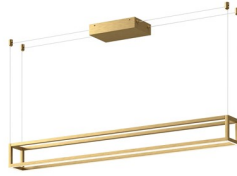

PLAZA LP45548

PENDANTS

PROJECT

DESCRIPTION

The Plaza Collection is all about creating movement through lines and lighting. The unique aluminum frame is offered in 4 finishes that go well with any décor or style. These linear fixtures have inset polymeric opal diffusers that provide a glow of up and down light to illuminate your space and create a vibrant mood.

LP45548-BG
Brushed Gold

LP45548-BK
Black

LP45548-WH
White

LP45548-BN
Brushed Nickel

SPECIFICATION DETAILS

* For custom options, consult factory for details.

Fixture Dimensions	L47-1/4" x W4-5/8" x H4-5/8"
Light Source	LED with DC Driver
Wattage	65W
Total Lumens	5180lm
Delivered Lumens	2275lm*
Voltage	120-277V
Color Temperature	3000K
CRI (Ra)	90CRI
Optional Color Temps	2700K - 5000K Available, Minimum Order Quantities Apply
LED Rated Life	50,000 hours
Dimming	100% - 10%, TRIAC or ELV Dimmer (Not Included)
Diffuser Details	White Silicone
Adjustable	Yes
Wire Length	120" Max
Wire Type	BG, BN, WH - Clear; BK - Black
Minimum Hang Height	8"
Location	Dry
Warranty	5 Years
Illumination Direction	Up/Down
Canopy Dimensions	L9-7/8" x W6" x H2"