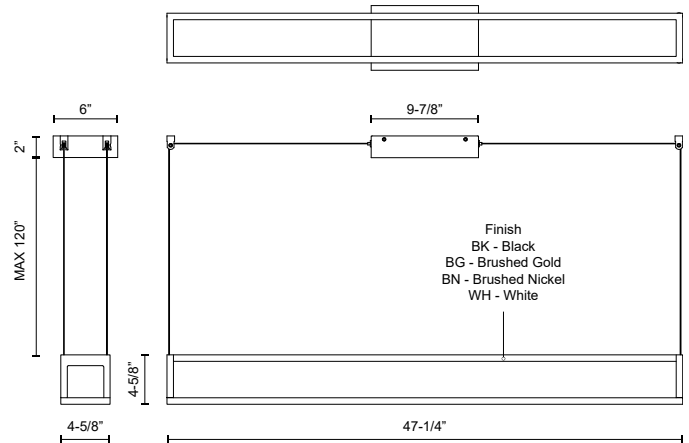

LP45548-BG
Brushed Gold

LP45548-BK
Black

LP45548-WH
White

LP45548-BN
Brushed Nickel

SPECIFICATION DETAILS

* For custom options, consult factory for details.

Fixture Dimensions	L47-1/4" x W4-5/8" x H4-5/8"
Light Source	LED with DC Driver
Wattage	65W
Total Lumens	5180lm
Delivered Lumens	2275lm*
Voltage	120-277V
Color Temperature	3000K
CRI (Ra)	90CRI
Optional Color Temps	2700K - 5000K Available, Minimum Order Quantities Apply
LED Rated Life	50,000 hours
Dimming	100% - 10%, TRIAC or ELV Dimmer (Not Included)
Diffuser Details	White Silicone
Adjustable	Yes
Wire Length	120" Max
Wire Type	BG, BN, WH - Clear; BK - Black
Minimum Hang Height	8"
Location	Dry
Warranty	5 Years
Illumination Direction	Up/Down
Canopy Dimensions	L9-7/8" x W6" x H2"