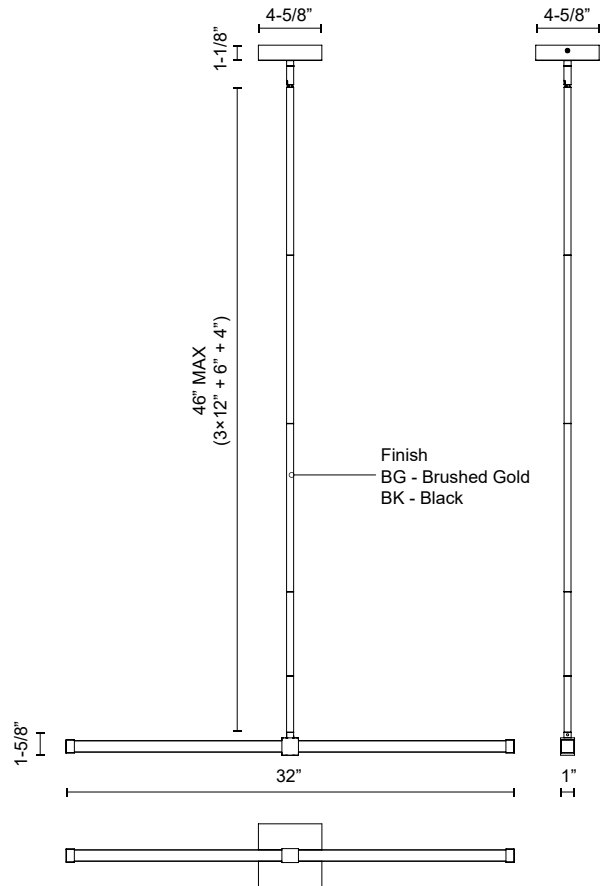

DESCRIPTION

The Blade Collection is as artistic as it is functional. With its linear design and long acrylic ribbed diffusers, the entire Blade family delivers a tremendous depth of light that makes for spectacular lighting in high-traffic areas of the home. With a variety of styles and hanging options available, it's easy to create a unique lighting environment of high caliber.