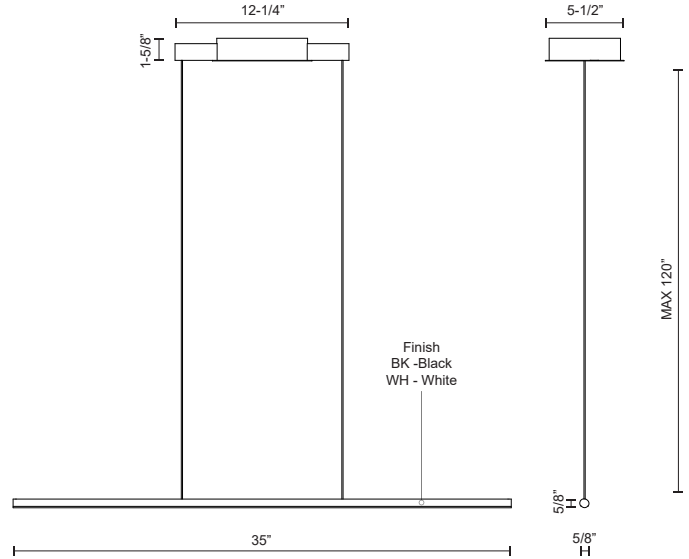

**CHUTE
LP14935
PENDANTS**

PROJECT

DESCRIPTION

Extruded aluminum cylinder with welded capped ends. Finely textured powder-coat finish. Rounded opal silicon diffuser. Down light. Custom options available.

LP14935-BK
Black

LP14935-WH
White

SPECIFICATION DETAILS

* For custom options, consult factory for details.

Fixture Dimensions	L35" x W5/8" x H5/8"
Light Source	LED with DC Driver
Wattage	16W
Total Lumens	1355lm
Delivered Lumens	BK-784lm; WH-958lm;
Voltage	120V
Color Temperature	3000K
CRI (Ra)	90CRI
Optional Color Temps	2700K - 5000K Available, Minimum Order Quantities Apply
LED Rated Life	50,000 hours
Dimming	100% - 10%, TRIAC or ELV Dimmer (Not Included)
Diffuser Details	White Acrylic Diffuser
Adjustable	Yes
Wire Length	120" Max
Wire Type	Clear Coaxial Wire
Location	Dry
Warranty	5 Years
CEC Title 24 JA8	Yes, JA8-19
Energy Star Certified	Energy Star Compliant
Canopy Dimensions	L12-1/4" x W5-1/2" x H1-5/8"