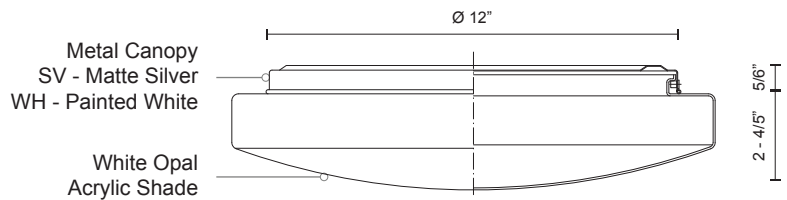

FM9714

SPECIFICATION SHEET

PROJECT		
DATE		TYPE

Sophisticated LED technology meets indoor ceiling fixture

- White opal acrylic shade
- Matte silver or painted white canopy
- Dimmable with ELV dimmer (Not included)
- 120V

Color Temp 3000K
 CRI (Ra) >80
 Dimming 100% - 10%
 Rated Life 50,000 hours

Voltage	Watt	LED Lumens	Delivered Lumens	Finish(es)
120V	22W	1600	1000	Silver Coated / Painted White

FM9714-SV

FM9714-SV

FM9714-WH