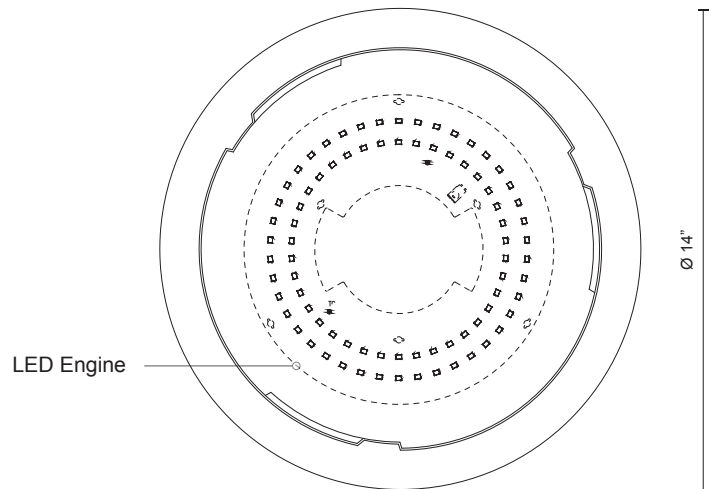

FM9714

SPECIFICATION SHEET

PROJECT		
DATE		TYPE

Sophisticated LED technology meets indoor ceiling fixture

- White opal acrylic shade
- Matte silver or painted white canopy
- Dimmable with ELV dimmer (Not included)
- 120V

Color Temp 3000K
 CRI (Ra) >80
 Dimming 100% - 10%
 Rated Life 50,000 hours

Voltage	Watt	LED Lumens	Delivered Lumens	Finish(es)
120V	22W	1600	1000	Silver Coated / Painted White

FM9714-SV

FM9714-SV

FM9714-WH