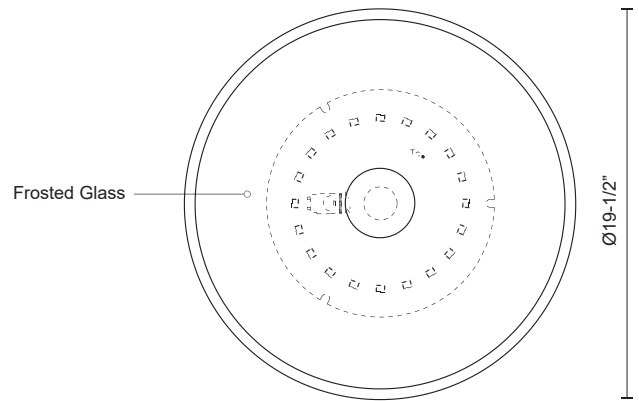

**PARKER
FM7620**
FLUSH MOUNT

PROJECT

DESCRIPTION

Clean sophisticated design with perfect aspect for any room. This LED flush mount design includes fine brushed nickel or black metal finish, round frosted glass with crystal clear edges around the trim of glass and equipped with our powerful 120V AC LED technology. May be mounted on the ceiling or wall locations, available in three sizes see series for more information.

FM7620-BN
Brushed Nickel

FM7620-BK
Black

SPECIFICATION DETAILS

* For custom options, consult factory for details.

Fixture Dimensions	D19-1/2" x H2-1/2"
Light Source	AC LED Module
Wattage	42W
Total Lumens	2990lm
Delivered Lumens	BN-2182lm
Voltage	120V
Color Temperature	3000K
CRI (Ra)	90CRI
Optional Color Temps	2700K - 5000K Available, Minimum Order Quantities Apply
LED Rated Life	50,000 hours
Dimming	100% - 10%, ELV Dimmer (Not Included)
Glass Details	Frosted Glass
Location	Dry
Compliance	Energy Star; T24-JA8;
Warranty	5 Years
Mounting Style	All Orientation; Ceiling and Wall;
CEC Title 24 JA8	Yes, JA8-19
Energy Star Certified	Energy Star Compliant