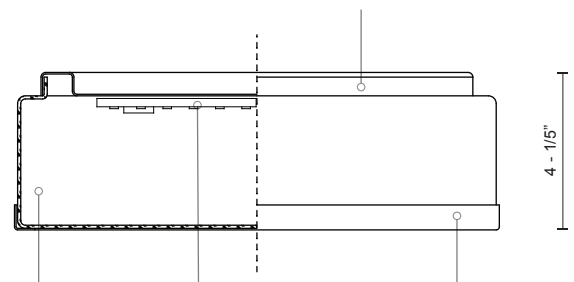

Voltage	Watt	LED Lumens	Delivered Lumens	Finish(es)
120V	10W	800	470	BN - Brushed Nickel CH - Chrome

FM6109 BN

FM6109 BN

FM6109 CH

PROJECT	
DATE	TYPE

Canopy
Powder Coated White

White
Opal
Glass

LED Engine