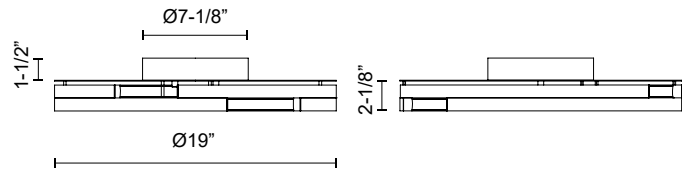

ANELLO MINOR FM52719

FLUSH MOUNT

PROJECT

DESCRIPTION

Three layers of gently arched metal bands combine to form an asymmetric architectural appearance. The offset illuminated components create a dynamic lamp that changes visually depending on your viewpoint.

FM52719-BN
Brushed Nickel

FM52719-BK
Black

FM52719-WT
Walnut

SPECIFICATION DETAILS

* For custom options, consult factory for details.

Fixture Dimensions	D19" x H3-5/8"
Light Source	LED with DC Driver
Wattage	46W
Total Lumens	3910lm
Delivered Lumens	BK-995lm; BN-1422lm; WT-1139lm;
Voltage	120V
Color Temperature	3000K
CRI (Ra)	90CRI
Optional Color Temps	2700K - 5000K Available, Minimum Order Quantities Apply
LED Rated Life	50,000 hours
Dimming	100% - 10%, TRIAC or ELV Dimmer (Not Included)
Diffuser Details	Frosted acrylic diffuser
Location	Dry
Warranty	5 Years
Mounting Style	All Orientation; Ceiling and Wall;
Canopy Dimensions	D7-1/8" x H1-1/2"