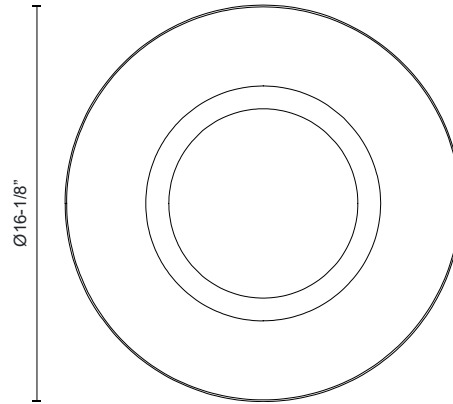

**MAGELLAN**  
**FM51216**  
 FLUSH MOUNT

PROJECT

**DESCRIPTION**

Statement piece with aluminum shade clad a hollow core. Fine textured dark exterior and white or gold reflector finish

FM51216-BK/WH  
 Black/White

FM51216-BK/GD  
 Black/Gold

**SPECIFICATION DETAILS**

\* For custom options, consult factory for details.

<b>Fixture Dimensions</b>	D16-1/8" x H4-3/8"
<b>Light Source</b>	LED with DC Driver
<b>Wattage</b>	20W
<b>Total Lumens</b>	1600lm
<b>Delivered Lumens</b>	BK/WH-584lm
<b>Voltage</b>	120V
<b>Color Temperature</b>	3000K
<b>CRI (Ra)</b>	90CRI
<b>Optional Color Temps</b>	2700K - 5000K Available, Minimum Order Quantities Apply
<b>LED Rated Life</b>	50,000 hours
<b>Dimming</b>	100% - 10%, TRIAC or ELV Dimmer (Not Included)
<b>Diffuser Details</b>	Frosted acrylic diffuser
<b>Shade Details</b>	Spun Aluminum Shade
<b>Location</b>	Dry
<b>Warranty</b>	5 Years