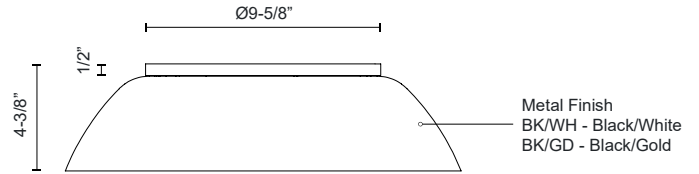

**MAGELLAN**  
**FM51216**  
 FLUSH MOUNT

PROJECT

**DESCRIPTION**

Statement piece with aluminum shade clad a hollow core. Fine textured dark exterior and white or gold reflector finish

FM51216-BK/WH  
 Black/White

FM51216-BK/GD  
 Black/Gold

**SPECIFICATION DETAILS**

\* For custom options, consult factory for details.

<b>Fixture Dimensions</b>	D16-1/8" x H4-3/8"
<b>Light Source</b>	LED with DC Driver
<b>Wattage</b>	20W
<b>Total Lumens</b>	1600lm
<b>Delivered Lumens</b>	BK/WH-584lm
<b>Voltage</b>	120V
<b>Color Temperature</b>	3000K
<b>CRI (Ra)</b>	90CRI
<b>Optional Color Temps</b>	2700K - 5000K Available, Minimum Order Quantities Apply
<b>LED Rated Life</b>	50,000 hours
<b>Dimming</b>	100% - 10%, TRIAC or ELV Dimmer (Not Included)
<b>Diffuser Details</b>	Frosted acrylic diffuser
<b>Shade Details</b>	Spun Aluminum Shade
<b>Location</b>	Dry
<b>Warranty</b>	5 Years