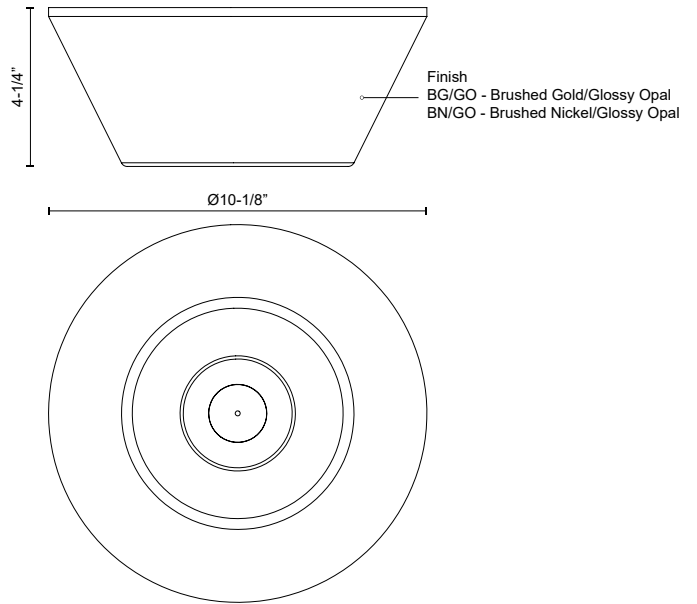

HOLT
FM45710
 FLUSH MOUNT

PROJECT

DESCRIPTION

The dramatic spiked pyramid detail of the Holt Collection gives it an edgy sophistication that isn't found in other vanity-style lighting options. Each circular opal glass diffuser is topped with brushed gold or black pyramids that draw your eyes to the center of the fixture. Whether you're looking for a unique style or an alternative edge, the Holt family is the direction to go.

FM45710-BN/GO
 Brushed
 Nickel/Glossy Opal
 Glass

FM45710-BG/GO
 Brushed
 Gold/Glossy Opal
 Glass

SPECIFICATION DETAILS

* For custom options, consult factory for details.

Fixture Dimensions	D10-1/8" x H4-1/4"
Light Source	AC LED Module
Wattage	16W
Total Lumens	1275lm
Delivered Lumens	BG/GO-687lm; BN/GO-694lm;
Voltage	120V
Color Temperature	3000K
CRI (Ra)	90CRI
Optional Color Temps	2700K - 5000K Available, Minimum Order Quantities Apply
LED Rated Life	50,000 hours
Dimming	100% - 10%, ELV Dimmer (Not Included)
Glass Details	Glossy Opal Glass
Location	Dry
Warranty	5 Years
Illumination Direction	Down
Mounting Style	Ceiling/Wall