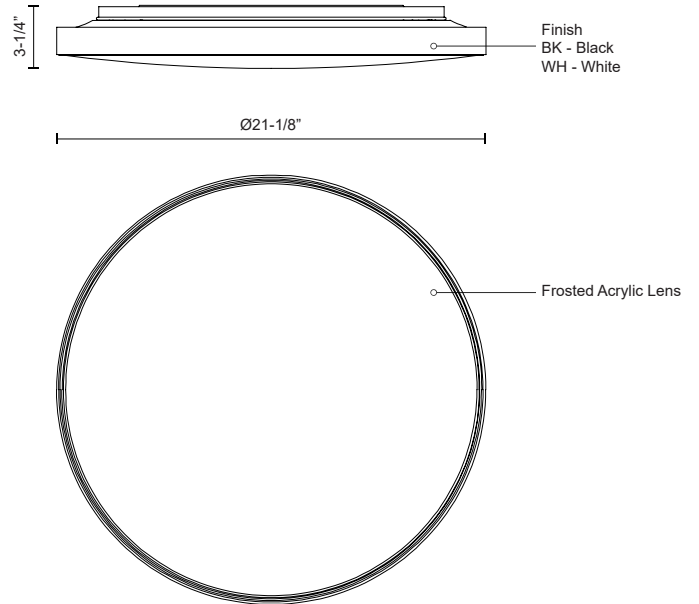

BRUNSWICK
FM43522
 FLUSH MOUNT

PROJECT

DESCRIPTION

Circular steel base with polymeric body, frosted acrylic lens, glossy body and matte painted base

FM43522-BK
Black

FM43522-WH
White

SPECIFICATION DETAILS

* For custom options, consult factory for details.

Fixture Dimensions	D21-1/8" x H3-1/4"
Light Source	AC LED Module
Wattage	42W
Total Lumens	3765lm
Delivered Lumens	BK-2795lm*; WH-3240lm*;
Voltage	120V
Color Temperature	3000K
CRI (Ra)	90CRI
Optional Color Temps	2700K - 5000K Available, Minimum Order Quantities Apply
LED Rated Life	50,000 hours
Dimming	100% - 10%, ELV Dimmer (Not Included)
Diffuser Details	Frosted acrylic diffuser
Location	Dry
Compliance	Energy Star; T24-JA8;
Warranty	5 Years
Mounting Style	All Orientation; Ceiling and Wall;
CEC Title 24 JA8	Yes, JA8-19
Energy Star Certified	Energy Star Compliant