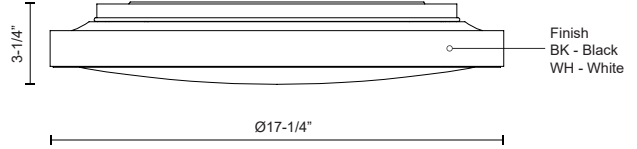

DESCRIPTION

Circular steel base with polymeric body, frosted acrylic lens, glossy body and matte painted base

FM43518-BK
Black

FM43518-WH
White

SPECIFICATION DETAILS

* For custom options, consult factory for details.

Fixture Dimensions	D17-1/4" x H3-1/4"
Light Source	AC LED Module
Wattage	30W
Total Lumens	2550lm
Delivered Lumens	BK-1385lm*; WH-1520lm*;
Voltage	120V
Color Temperature	3000K
CRI (Ra)	90CRI
Optional Color Temps	2700K - 5000K Available, Minimum Order Quantities Apply
LED Rated Life	50,000 hours
Dimming	100% - 10%, ELV Dimmer (Not Included)
Diffuser Details	Frosted acrylic diffuser
Location	Dry
Compliance	Energy Star; T24-JA8;
Warranty	5 Years
Mounting Style	All Orientation; Ceiling and Wall;
CEC Title 24 JA8	Yes, JA8-19
Energy Star Certified	Energy Star Compliant