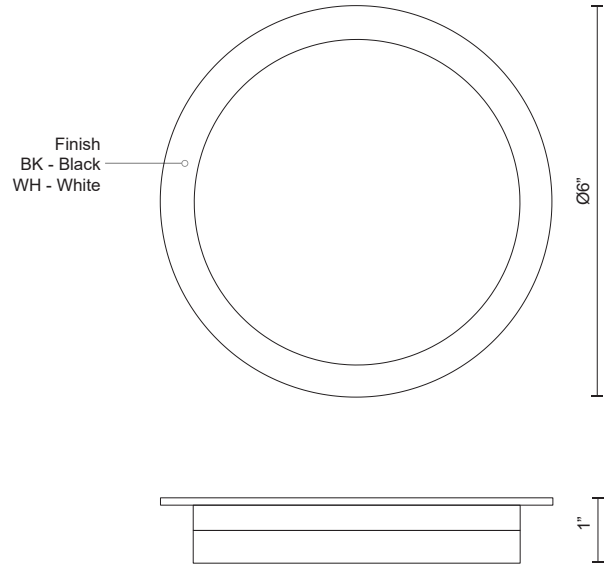

**STOCKTON
FM42706
FLUSH MOUNT**

PROJECT

DESCRIPTION

Slim die-cast aluminum body with powder-coated finish. Cylindrical polymeric diffuser. Down light distribution.

FM42706-WH
White

FM42706-BK
Black

SPECIFICATION DETAILS

* For custom options, consult factory for details.

Fixture Dimensions	D6" x H1"
Light Source	AC LED Module
Wattage	14W
Total Lumens	1100lm
Delivered Lumens	BK-910lm; WH-967lm;
Voltage	120V
Color Temperature	3000K
CRI (Ra)	90CRI
Optional Color Temps	2700K - 5000K Available, Minimum Order Quantities Apply
LED Rated Life	50,000 hours
Dimming	100% - 10%, ELV Dimmer (Not Included)
Diffuser Details	White Acrylic Diffuser
Location	Damp
Warranty	5 Years
Mounting Style	All Orientation; Ceiling and Wall;