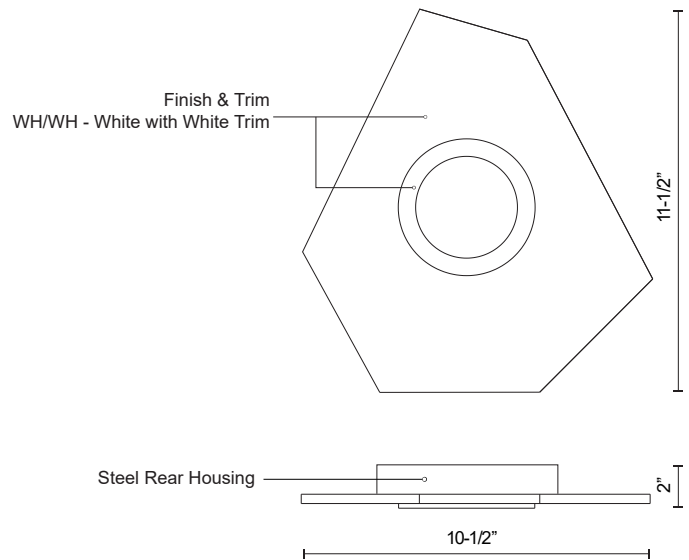

**ORGANIKA**  
**FM4201**  
 FLUSH MOUNT

PROJECT

FM4201-WH/WH  
 White/White

**SPECIFICATION DETAILS**

\* For custom options, consult factory for details.

<b>Fixture Dimensions</b>	W10-1/2" x H11-1/2" x E2"
<b>Light Source</b>	AC LED Module
<b>Wattage</b>	15W
<b>Total Lumens</b>	1200lm
<b>Delivered Lumens</b>	WH-388lm
<b>Voltage</b>	120V
<b>Color Temperature</b>	3000K
<b>CRI (Ra)</b>	90CRI
<b>Optional Color Temps</b>	2700K - 5000K Available, Minimum Order Quantities Apply
<b>LED Rated Life</b>	50,000 hours
<b>Dimming</b>	100% - 10%, ELV Dimmer (Not Included)
<b>Diffuser Details</b>	White Acrylic Diffuser
<b>Glass Details</b>	Frosted Glass
<b>Location</b>	Dry
<b>Warranty</b>	5 Years
<b>Illumination Direction</b>	Downlight
<b>Mounting Style</b>	All Orientation; Ceiling and Wall;

**DESCRIPTION**

Low profile flush mount wall or ceiling mounted lighting fixture with single LED source set into a painted heavy gauge Aluminum plate. Can be used in multiples with a conduit **(Not Included)** capable through-wiring compartment that facilitates the creation of rows and patterns of fixtures branching from a single wiring point. Comes with white or chrome trim ring. For alternate Pantone finishes order ZFM4201 + the Pantone color number you require + the trim color. (Not all known Pantone colors are available as applied paint finishes).