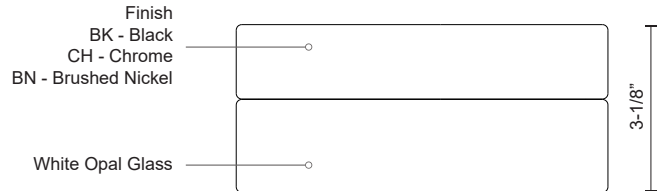

LOMITA
FM2009
 FLUSH MOUNT

PROJECT

FM2009-BN
Brushed Nickel

FM2009-CH
Chrome

FM2009-BK
Black

DESCRIPTION

Single LED flush mount ceiling fixture with round white opal glass. Metal details in black, brushed nickel or chrome finish, and is equipped with our powerful 120V AC LED technology

SPECIFICATION DETAILS

* For custom options, consult factory for details.

Fixture Dimensions	D9" x H3-1/8"
Light Source	AC LED Module
Wattage	12W
Total Lumens	900lm
Delivered Lumens	BN-529lm; CH-490lm;
Voltage	120V
Color Temperature	3000K
CRI (Ra)	90CRI
Optional Color Temps	2700K - 5000K Available, Minimum Order Quantities Apply
LED Rated Life	50,000 hours
Dimming	100% - 10%, ELV Dimmer (Not Included)
Glass Details	Opal Glass
Location	Dry
Compliance	T24-JA8
Warranty	5 Years
Mounting Style	All Orientation; Ceiling and Wall;
CEC Title 24 JA8	Yes, JA8-19