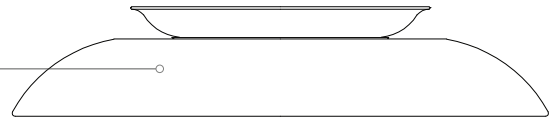

Formed aluminum and steel