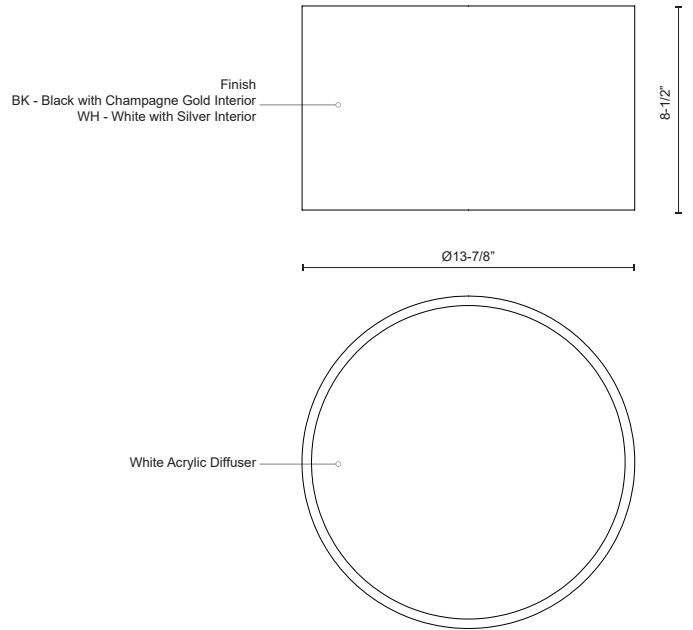

**MOUSINNI**  
**FM11414**  
 FLUSH MOUNT

PROJECT

**DESCRIPTION**

Immaculate in design two toned round cylinder shaped flush mount with white acrylic diffuser. Available in three different sizes and metal finishes in matte black exterior with champagne gold interior and white exterior with sleek silver interior. Equipped with our powerful 120V, AC LED technology

FM11414-BK  
 Black

FM11414-WH  
 White

**SPECIFICATION DETAILS**

\* For custom options, consult factory for details.

<b>Fixture Dimensions</b>	D13-7/8" x H8-1/2"
<b>Light Source</b>	AC LED Module
<b>Wattage</b>	20W
<b>Total Lumens</b>	1600lm
<b>Delivered Lumens</b>	BK-572lm; WH-755lm;
<b>Voltage</b>	120V
<b>Color Temperature</b>	3000K
<b>CRI (Ra)</b>	90CRI
<b>Optional Color Temps</b>	2700K - 5000K Available, Minimum Order Quantities Apply
<b>LED Rated Life</b>	50,000 hours
<b>Dimming</b>	100% - 10%, ELV Dimmer (Not Included)
<b>Diffuser Details</b>	White Acrylic Diffuser
<b>Location</b>	Dry
<b>Compliance</b>	T24-JA8
<b>Warranty</b>	5 Years
<b>CEC Title 24 JA8</b>	Yes, JA8-19