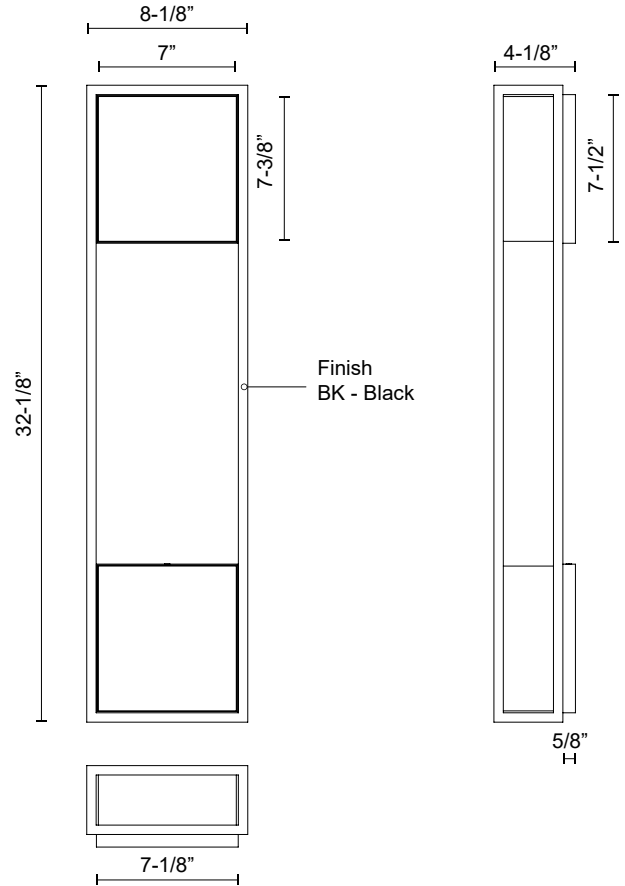

VAIL EW72332

WALL

PROJECT

SPECIFICATION DETAILS

* For custom options, consult factory for details.

Fixture Dimensions	W8-1/8" x H32-1/8" x E4-1/8"
Light Source	AC LED Module
Wattage	31W
Total Lumens	2500lm
Delivered Lumens	1140lm*
Voltage	120V
Color Temperature	3000K
CRI (Ra)	90CRI
Optional Color Temps	2700K - 5000K Available, Minimum Order Quantities Apply
LED Rated Life	50,000 hours
Dimming	100% - 10%, ELV Dimmer (Not Included)
Glass Details	Clear Exterior White Interior Glass
Location	Wet
Warranty	5 Years
Illumination Direction	Front
Mounting Style	All Orientation

DESCRIPTION

Luxe lighting that will make your home stand out is what the Vail Collection offers. The geometric design provides a simple yet elegant approach to lighting the exterior or interior of your home. Each size can be mounted horizontally or vertically, allowing you to create an extraordinary lighting arrangement.

KUZCO

19054 28TH AVENUE
SURREY - BC V3Z 6M3
CANADA

WWW.KUZCOLIGHTING.COM

COMMENT