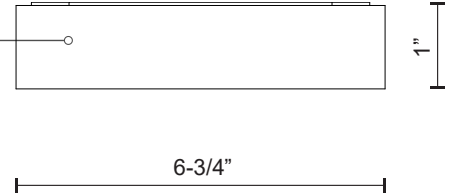

DESCRIPTION

This family of exterior wall-mounted fixtures is available in a variety of geometric forms: circle, square, and two different rectilinear configurations. Light is directed downward from a recess, and the incline allows the glow to radiate gradually. Vanishingly thin and ideal for egress, courtesy, and grace lighting. Optional stone inlays offer additional opportunities for customizing to complement different wall surfaces.

Metal Finish
BK - Black
GY - Gray