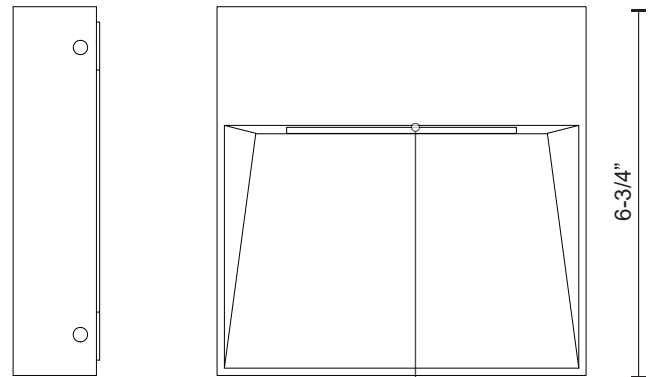

SPECIFICATION DETAILS

* For custom options, consult factory for details.

Fixture Dimensions	W6-3/4" x H6-3/4" x E1"
Light Source	AC LED Module
Wattage	23W
Total Lumens	1600lm
Delivered Lumens	BK-274lm; GY-308lm;
Voltage	120V
Color Temperature	3000K
CRI (Ra)	90CRI
Optional Color Temps	2700K - 5000K Available, Minimum Order Quantities Apply
LED Rated Life	50,000 hours
Dimming	100% - 10%, ELV Dimmer (Not Included)
Glass Details	Frosted Glass
ADA Compliant	Yes
Location	Wet
Compliance	ADA
Warranty	5 Years

DESCRIPTION

This family of exterior wall-mounted fixtures is available in a variety of geometric forms: circle, square, and two different rectilinear configurations. Light is directed downward from a recess, and the incline allows the glow to radiate gradually. Vanishingly thin and ideal for egress, courtesy, and grace lighting. Optional stone inlays offer additional opportunities for customizing to complement different wall surfaces.

Metal Finish
BK - Black
GY - Gray

Polymeric
Diffuser