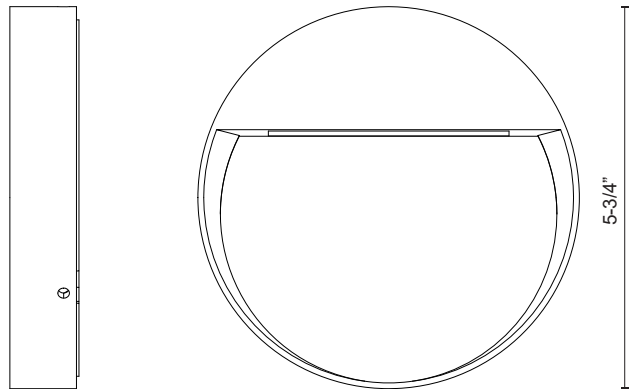

MESA
EW71205

WALL

PROJECT

DESCRIPTION

This family of exterior wall-mounted fixtures is available in a variety of geometric forms: circle, square, and two different rectilinear configurations. Light is directed downward from a recess, and the incline allows the glow to radiate gradually. Vanishingly thin and ideal for egress, courtesy, and grace lighting.

SPECIFICATION DETAILS

Fixture Dimensions	D5-3/4" x E1"
Light Source	AC LED Module
Wattage	11W
Total Lumens	800lm
Delivered Lumens	GY-341lm
Voltage	120V
Color Temperature	3000K
CRI (Ra)	90CRI
Optional Color Temps	2700K - 5000K Available, Minimum Order Quantities Apply
LED Rated Life	50,000 hours
Dimming	100% - 10%, ELV Dimmer (Not Included)
Glass Details	Clear Glass
ADA Compliant	Yes
Location	Wet

* For custom options, consult factory for details.

* For warranty information, please visit www.kuzcolighting.com/warranty

KUZCO

CANADA: 19054 28TH AVENUE - SURREY, BC V3Z 6M3
USA: 3035 E. LONE MOUNTAIN ROAD - LAS VEGAS, NV 89081

WWW.KUZCOLIGHTING.COM

© 2018 KUZCO LIGHTING. ALL RIGHTS RESERVED.

COMMENT