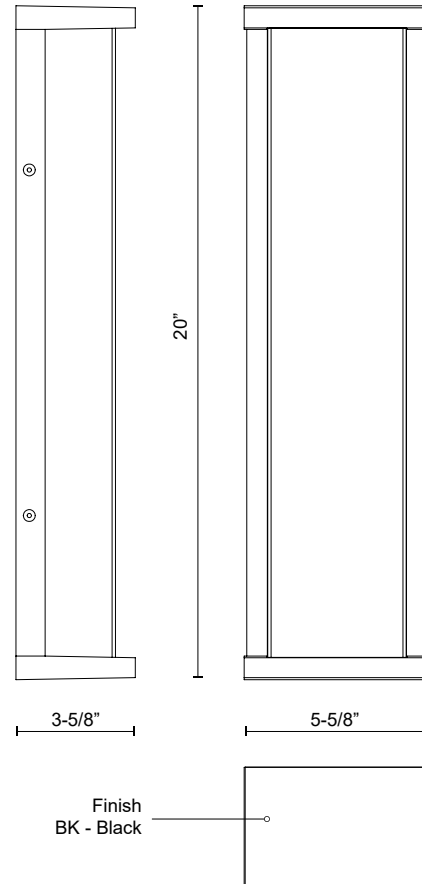

BRAVO EW70720

WALL

PROJECT

EW70720-BK
Black

SPECIFICATION DETAILS

* For custom options, consult factory for details.

Fixture Dimensions	W5-5/8" x H20" x E3-5/8"
Light Source	AC LED Module
Wattage	30W
Total Lumens	2550lm
Delivered Lumens	1100lm*
Voltage	120V
Color Temperature	3000K
CRI (Ra)	90CRI
Optional Color Temps	2700K - 5000K Available, Minimum Order Quantities Apply
LED Rated Life	50,000 hours
Dimming	100% - 10%, ELV Dimmer (Not Included)
Diffuser Details	Frosted PC
ADA Compliant	Yes
Location	Wet
Compliance	ADA
Warranty	5 Years
Illumination Direction	Front
Mounting Style	All Orientation

DESCRIPTION

A dignified presentation of light, the Bravo Collection offers a refined look that sparks conversation. These striking rectangular exterior lights emit an omni directional glow that provides a flood of light to any space you need. Available in two sizes and mounting options to illuminate your exterior space with ease and style.