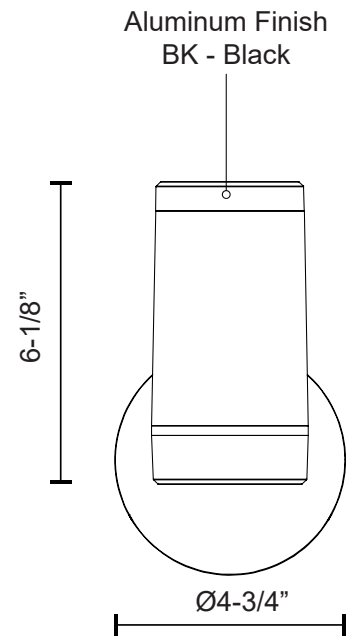

**VARO
EW64508**

WALL

PROJECT

DESCRIPTION

Architectural exterior wall sconce, die-cast cylindrical aluminum body with frosted diffuser enclosed inside glass PC cover to radiate light around the fixture.

SPECIFICATION DETAILS

* For custom options, consult factory for details.

Fixture Dimensions	W3-1/4" x H8" x E4-1/4"
Light Source	AC LED Module
Wattage	8W
Total Lumens	840lm
Delivered Lumens	BK-338lm
Voltage	120V
Color Temperature	3000K
CRI (Ra)	80CRI
Optional Color Temps	2700K - 5000K Available, Minimum Order Quantities Apply
LED Rated Life	50,000 hours
Dimming	100% - 10%, ELV Dimmer (Not Included)
Diffuser Details	Clear PC
Location	Wet, IP65
Compliance	IP65
Warranty	5 Years
Mounting Style	All Orientation; Wall;
Canopy Dimensions	D4-3/4" x E5/8"
Finish Option(s)	Black