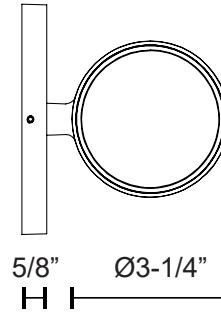

**VARO
EW64508**

WALL

PROJECT

DESCRIPTION

Architectural exterior wall sconce, die-cast cylindrical aluminum body with frosted diffuser enclosed inside glass PC cover to radiate light around the fixture.

SPECIFICATION DETAILS

* For custom options, consult factory for details.

Fixture Dimensions	W3-1/4" x H8" x E4-1/4"
Light Source	AC LED Module
Wattage	8W
Total Lumens	840lm
Delivered Lumens	BK-338lm
Voltage	120V
Color Temperature	3000K
CRI (Ra)	80CRI
Optional Color Temps	2700K - 5000K Available, Minimum Order Quantities Apply
LED Rated Life	50,000 hours
Dimming	100% - 10%, ELV Dimmer (Not Included)
Diffuser Details	Clear PC
Location	Wet, IP65
Compliance	IP65
Warranty	5 Years
Mounting Style	All Orientation; Wall;
Canopy Dimensions	D4-3/4" x E5/8"
Finish Option(s)	Black