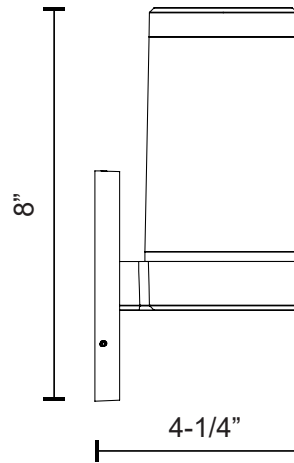

**VARO
EW64508**

WALL

PROJECT

DESCRIPTION

Architectural exterior wall sconce, die-cast cylindrical aluminum body with frosted diffuser enclosed inside glass PC cover to radiate light around the fixture.

SPECIFICATION DETAILS

* For custom options, consult factory for details.

Fixture Dimensions	W3-1/4" x H8" x E4-1/4"
Light Source	AC LED Module
Wattage	8W
Total Lumens	840lm
Delivered Lumens	BK-338lm
Voltage	120V
Color Temperature	3000K
CRI (Ra)	80CRI
Optional Color Temps	2700K - 5000K Available, Minimum Order Quantities Apply
LED Rated Life	50,000 hours
Dimming	100% - 10%, ELV Dimmer (Not Included)
Diffuser Details	Clear PC
Location	Wet, IP65
Compliance	IP65
Warranty	5 Years
Mounting Style	All Orientation; Wall;
Canopy Dimensions	D4-3/4" x E5/8"
Finish Option(s)	Black