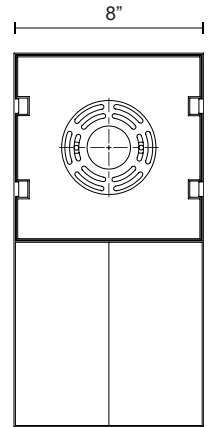

KUZCO

19054 28TH AVENUE
SURREY - BC V3Z 6M3
CANADA

WWW.KUZCOLIGHTING.COM

COMMENT