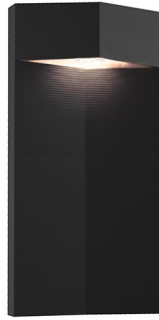

## DESCRIPTION

This die-cast aluminum exterior wall light brings a subtle elegance by way of its optically-pleasing textured surface. Available in a black or gray finish, the 16 inch long rectangle-shaped downlight is rated for outdoor use but would be stunning as an indoor light detail. And of course, Kuzco's artful engineering ensures that the internal LED light source is concealed from sight.

## SPECIFICATION DETAILS

\* For custom options, consult factory for details.

<b>Fixture Dimensions</b>	W8" x H16" x E3"
<b>Light Source</b>	AC LED Module
<b>Wattage</b>	8W
<b>Total Lumens</b>	600lm
<b>Delivered Lumens</b>	BK-247lm
<b>Voltage</b>	120V
<b>Color Temperature</b>	3000K
<b>CRI (Ra)</b>	90CRI
<b>Optional Color Temps</b>	2700K - 5000K Available, Minimum Order Quantities Apply
<b>LED Rated Life</b>	50,000 hours
<b>Dimming</b>	100% - 10%, ELV Dimmer (Not Included)
<b>Diffuser Details</b>	Clear PC
<b>ADA Compliant</b>	Yes
<b>Location</b>	Wet
<b>Compliance</b>	ADA
<b>Warranty</b>	5 Years
<b>Finish Option(s)</b>	Black