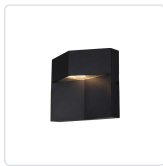

ELEMENT EW54008

WALL

PROJECT

DESCRIPTION

This die-cast aluminum exterior wall light brings a subtle elegance by way of its optically-pleasing textured surface. Available in a black or gray finish, the 16 inch long rectangle-shaped downlight is rated for outdoor use but would be stunning as an indoor light detail. And of course, Kuzco's artful engineering ensures that the internal LED light source is concealed from sight.

EW54008-ES
Espresso

EW54008-BK
Black

EW54008-GY
Gray

SPECIFICATION DETAILS

* For custom options, consult factory for details.

Fixture Dimensions	W8" x H8" x E3"
Light Source	AC LED Module
Wattage	8W
Total Lumens	600lm
Delivered Lumens	BK-252lm
Voltage	120V
Color Temperature	3000K
CRI (Ra)	90CRI
Optional Color Temps	2700K - 5000K Available, Minimum Order Quantities Apply
LED Rated Life	50,000 hours
Dimming	100% - 10%, ELV Dimmer (Not Included)
Diffuser Details	Clear PC
ADA Compliant	Yes
Location	Wet
Compliance	ADA
Warranty	5 Years

Finish
BK - Black
ES - Espresso
GY - Gray

KUZCO

19054 28TH AVENUE
SURREY - BC V3Z 6M3
CANADA

WWW.KUZCOLIGHTING.COM

COMMENT