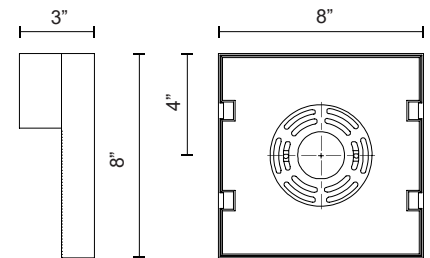

ELEMENT EW54008

WALL

PROJECT

DESCRIPTION

This die-cast aluminum exterior wall light brings a subtle elegance by way of its optically-pleasing textured surface. Available in a black or gray finish, the 16 inch long rectangle-shaped downlight is rated for outdoor use but would be stunning as an indoor light detail. And of course, Kuzco's artful engineering ensures that the internal LED light source is concealed from sight.

SPECIFICATION DETAILS

* For custom options, consult factory for details.

Fixture Dimensions	W8" x H8" x E3"
Light Source	AC LED Module
Wattage	8W
Total Lumens	600lm
Delivered Lumens	BK-252lm
Voltage	120V
Color Temperature	3000K
CRI (Ra)	90CRI
Optional Color Temps	2700K - 5000K Available, Minimum Order Quantities Apply
LED Rated Life	50,000 hours
Dimming	100% - 10%, ELV Dimmer (Not Included)
Diffuser Details	Clear PC
ADA Compliant	Yes
Location	Wet
Compliance	ADA
Warranty	5 Years

Finish
BK - Black
ES - Espresso
GY - Gray

KUZCO

19054 28TH AVENUE
SURREY - BC V3Z 6M3
CANADA

WWW.KUZCOLIGHTING.COM

COMMENT