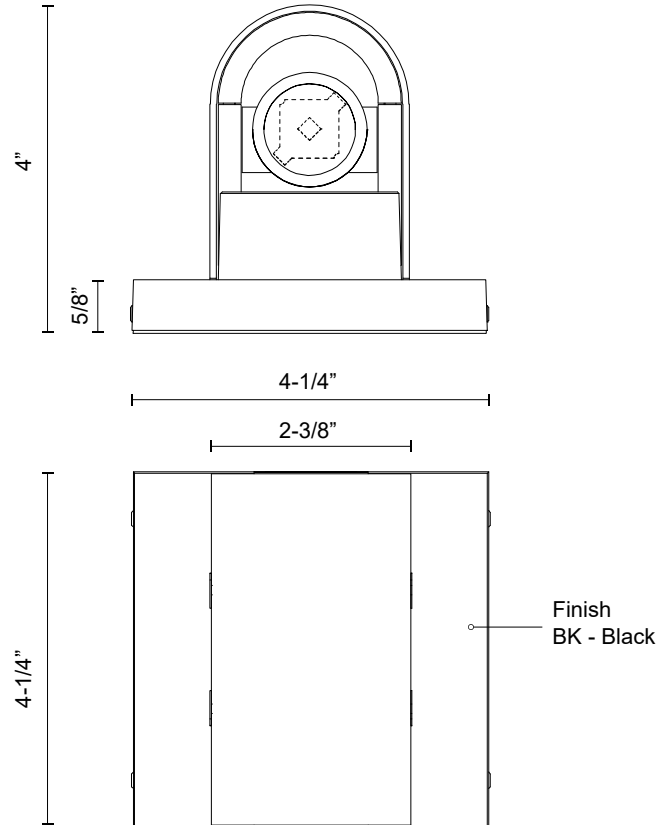

SPECIFICATION DETAILS

* For custom options, consult factory for details.

Fixture Dimensions	W2-3/8" x H4-1/4" x E4"
Light Source	LED with DC Driver
Wattage	8W
Total Lumens	680lm
Delivered Lumens	BK-515lm
Voltage	120V
Color Temperature	3000K
CRI (Ra)	90CRI
Optional Color Temps	2700K - 5000K Available, Minimum Order Quantities Apply
LED Rated Life	50,000 hours
Dimming	100% - 10%, TRIAC or ELV Dimmer (Not Included)
Diffuser Details	Parabolic Aluminum Reflector
Glass Details	Clear Glass
ADA Compliant	Yes
Location	Wet
Compliance	ADA
Warranty	5 Years
Illumination Direction	Up and Down
Mounting Style	All Orientation; Wall;
CEC Title 24 JA8	Yes, JA8-19
Canopy Dimensions	W4-1/4" x H4-1/4" x E5/8"
Finish Option(s)	Black