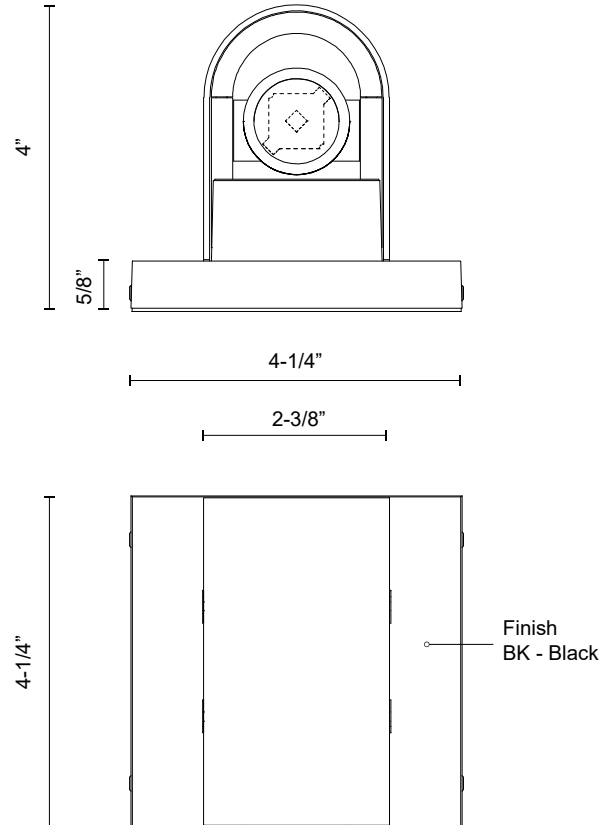

SPECIFICATION DETAILS

* For custom options, consult factory for details.

Fixture Dimensions	W2-3/8" x H4-1/4" x E4"
Light Source	LED with DC Driver
Wattage	4W
Total Lumens	340lm
Delivered Lumens	BK-260lm
Voltage	120V
Color Temperature	3000K
CRI (Ra)	90CRI
Optional Color Temps	2700K - 5000K Available, Minimum Order Quantities Apply
LED Rated Life	50,000 hours
Dimming	100% - 10%, TRIAC or ELV Dimmer (Not Included)
Diffuser Details	Parabolic Aluminum Reflector
Glass Details	Clear Glass
ADA Compliant	Yes
Location	Wet
Compliance	ADA
Warranty	5 Years
Illumination Direction	Downlight
Mounting Style	All Orientation; Wall;
CEC Title 24 JA8	Yes, JA8-19
Canopy Dimensions	W4-1/4" x H4-1/4" x E5/8"
Finish Option(s)	Black