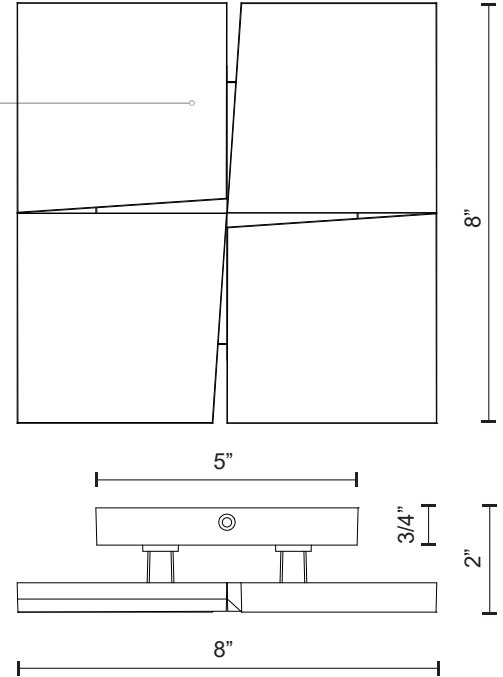

GATES EW4508

WALL

PROJECT

DESCRIPTION

The four empty spaces created by Gate's asymmetric panels are silhouetted and thrown into stark relief by Gate's 4 concealed LED backlights. A pinch of art on your wall that also creates a safe and welcoming pool of light for your space. An exterior sconce that will add to your interior space too.

SPECIFICATION DETAILS

* For custom options, consult factory for details.

Fixture Dimensions	W8" x H8" x E2"
Light Source	AC LED Module
Wattage	19W
Total Lumens	1600lm
Delivered Lumens	282lm*
Voltage	120V
Color Temperature	3000K
CRI (Ra)	90CRI
Optional Color Temps	2700K - 5000K Available, Minimum Order Quantities Apply
LED Rated Life	50,000 hours
Dimming	100% - 10%, ELV Dimmer (Not Included)
Diffuser Details	Clear PC
ADA Compliant	Yes
Location	Wet
Compliance	ADA
Warranty	5 Years
Illumination Direction	Backlit
Mounting Style	All Orientation; Wall;
Canopy Dimensions	W5" x H5" x E3/4"
Finish Option(s)	Gray

Metal Finish
GY - Gray

KUZCO

19054 28TH AVENUE
SURREY - BC V3Z 6M3
CANADA

WWW.KUZCOLIGHTING.COM

COMMENT