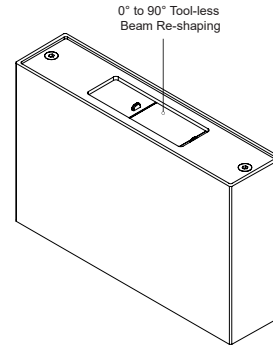

**MELROSE
EW37507**

WALL

PROJECT

DESCRIPTION

Architectural exterior wall sconce, die-cast rectangular aluminum body with two adjustable slits to change beam angle.

SPECIFICATION DETAILS

* For custom options, consult factory for details.

Fixture Dimensions	W7-1/4" x H4-5/8" x E2-1/4"
Light Source	LED with DC Driver
Wattage	8W
Total Lumens	1260lm
Delivered Lumens	BK-489lm
Voltage	120-277V
Color Temperature	3000K
CRI (Ra)	80CRI
Optional Color Temps	2700K - 5000K Available, Minimum Order Quantities Apply
LED Rated Life	50,000 hours
Dimming	Non-Dimming
Diffuser Details	Clear PC
ADA Compliant	Yes
Location	Wet, IP65
Compliance	IP65; ADA;
Warranty	5 Years
Illumination Direction	Up and Down
Mounting Style	All Orientation; Wall;
Canopy Dimensions	W5-3/4" x H4-5/8" x E1/2"
Finish Option(s)	Black