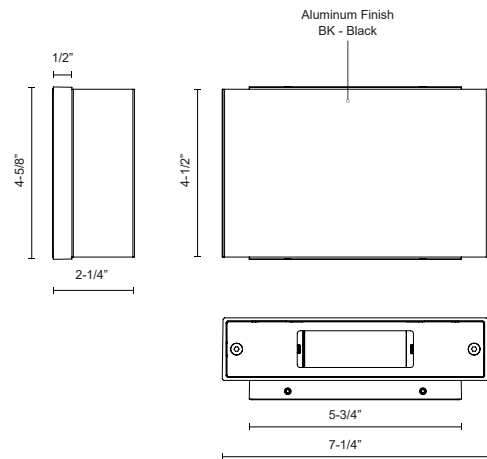

**MELROSE
EW37507**

WALL

PROJECT

DESCRIPTION

Architectural exterior wall sconce, die-cast rectangular aluminum body with two adjustable slits to change beam angle.

SPECIFICATION DETAILS

* For custom options, consult factory for details.

Fixture Dimensions	W7-1/4" x H4-5/8" x E2-1/4"
Light Source	LED with DC Driver
Wattage	8W
Total Lumens	1260lm
Delivered Lumens	BK-489lm
Voltage	120-277V
Color Temperature	3000K
CRI (Ra)	80CRI
Optional Color Temps	2700K - 5000K Available, Minimum Order Quantities Apply
LED Rated Life	50,000 hours
Dimming	Non-Dimming
Diffuser Details	Clear PC
ADA Compliant	Yes
Location	Wet, IP65
Compliance	IP65; ADA;
Warranty	5 Years
Illumination Direction	Up and Down
Mounting Style	All Orientation; Wall;
Canopy Dimensions	W5-3/4" x H4-5/8" x E1/2"
Finish Option(s)	Black