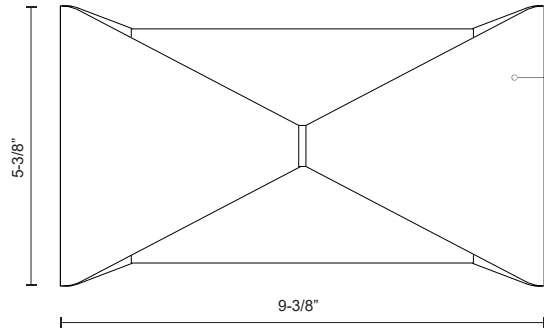

DYNAMO EW37205

WALL

PROJECT

EW37205-GY
Gray

EW37205-BK
Black

SPECIFICATION DETAILS

* For custom options, consult factory for details.

Fixture Dimensions	W9-3/8" x H5-3/8" x E3-3/4"
Light Source	LED with DC Driver
Wattage	10W
Total Lumens	850lm
Delivered Lumens	BK-390lm; GY-449lm;
Voltage	120V
Color Temperature	3000K
CRI (Ra)	90CRI
Optional Color Temps	2700K - 5000K Available, Minimum Order Quantities Apply
LED Rated Life	50,000 hours
Dimming	100% - 10%, TRIAC or ELV Dimmer (Not Included)
Diffuser Details	White PC Diffuser
ADA Compliant	Yes
Location	Wet
Compliance	ADA
Warranty	5 Years
Mounting Style	All Orientation; Ceiling and Wall;

DESCRIPTION

Cast aluminum body with modular bent sheet covers. Lightly textured powder-coat finish. Rectangular opal polymeric diffuser. Outward emitting light. Rated for exterior use. Custom options available.