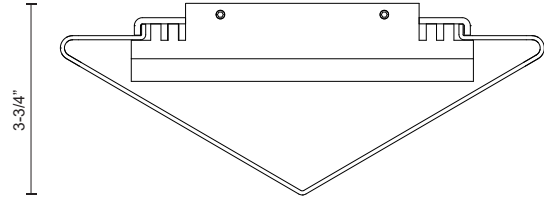

DYNAMO EW37205

WALL

PROJECT

EW37205-GY
Gray

EW37205-BK
Black

SPECIFICATION DETAILS

* For custom options, consult factory for details.

Fixture Dimensions	W9-3/8" x H5-3/8" x E3-3/4"
Light Source	LED with DC Driver
Wattage	10W
Total Lumens	850lm
Delivered Lumens	BK-390lm; GY-449lm;
Voltage	120V
Color Temperature	3000K
CRI (Ra)	90CRI
Optional Color Temps	2700K - 5000K Available, Minimum Order Quantities Apply
LED Rated Life	50,000 hours
Dimming	100% - 10%, TRIAC or ELV Dimmer (Not Included)
Diffuser Details	White PC Diffuser
ADA Compliant	Yes
Location	Wet
Compliance	ADA
Warranty	5 Years
Mounting Style	All Orientation; Ceiling and Wall;

DESCRIPTION

Cast aluminum body with modular bent sheet covers. Lightly textured powder-coat finish. Rectangular opal polymeric diffuser. Outward emitting light. Rated for exterior use. Custom options available.