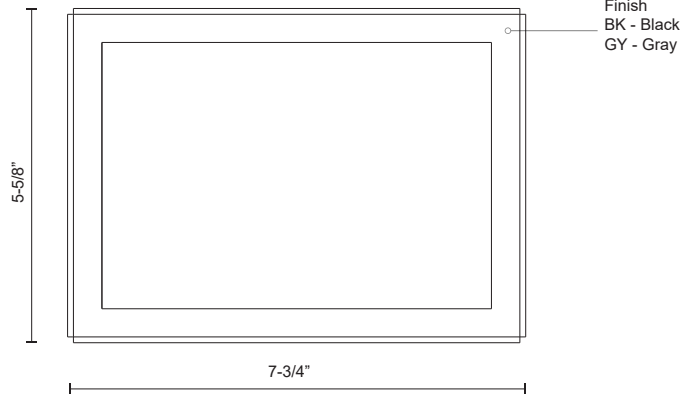

DYNAMO EW37204

WALL

PROJECT

EW37204-BK
Black

EW37204-GY
Gray

SPECIFICATION DETAILS

* For custom options, consult factory for details.

Fixture Dimensions	W7-3/4" x H5-5/8" x E2"
Light Source	LED with DC Driver
Wattage	10W
Total Lumens	850lm
Delivered Lumens	BK-738lm; GY-748lm;
Voltage	120V
Color Temperature	3000K
CRI (Ra)	90CRI
Optional Color Temps	2700K - 5000K Available, Minimum Order Quantities Apply
LED Rated Life	50,000 hours
Dimming	100% - 10%, TRIAC or ELV Dimmer (Not Included)
Diffuser Details	White PC Diffuser
ADA Compliant	Yes
Location	Wet
Compliance	ADA
Warranty	5 Years
Mounting Style	All Orientation; Ceiling and Wall;

DESCRIPTION

Cast aluminum body with modular bent sheet covers. Lightly textured powder-coat finish. Rectangular opal polymeric diffuser. Outward emitting light. Rated for exterior use. Custom options available.