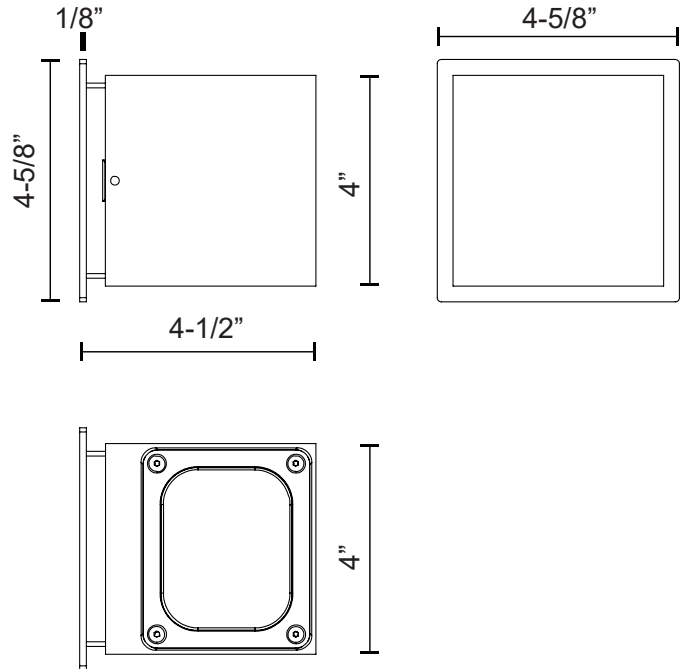

**STATO
EW33104**

WALL

PROJECT

DESCRIPTION

Architectural exterior wall sconce, die-cast cubic aluminum body with clear tempered glass cover and multi-faceted aluminum reflector maximizes light output. Optional beam angle plates can be installed to re-shape beam pattern.

EW33104-GH
Graphite

EW33104-BK
Black

EW33104-WH
White

SPECIFICATION DETAILS

* For custom options, consult factory for details.

Fixture Dimensions	W4" x H4" E4-1/2"
Light Source	LED with DC Driver
Wattage	8W
Total Lumens	840lm
Delivered Lumens	BK-420lm
Voltage	120-277V
Color Temperature	3000K
CRI (Ra)	80CRI
Optional Color Temps	2700K - 5000K Available, Minimum Order Quantities Apply
LED Rated Life	50,000 hours
Dimming	Non-Dimming
Diffuser Details	Parabolic Aluminum Reflector
Glass Details	Clear Glass
Location	Wet, IP65
Compliance	IP65
Warranty	5 Years
Illumination Direction	Downlight
Mounting Style	All Orientation; Wall;
Canopy Dimensions	W4-5/8" x H4-5/8" x E1/8"