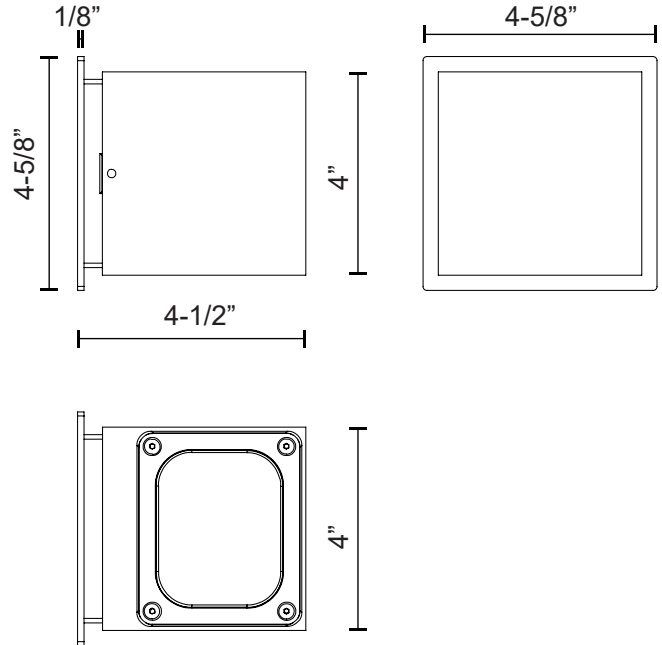

STATO
EW33104
WALL

PROJECT

DESCRIPTION

Architectural exterior wall sconce, die-cast cubic aluminum body with clear tempered glass cover and multi-faceted aluminum reflector maximizes light output. Optional beam angle plates can be installed to re-shape beam pattern.

EW33104-BK
Black

EW33104-GH
Graphite

EW33104-WH
White

SPECIFICATION DETAILS

* For custom options, consult factory for details.

Fixture Dimensions	W4" x H4" E4-1/2"
Light Source	LED with DC Driver
Wattage	8W
Total Lumens	840lm
Delivered Lumens	BK-420lm
Voltage	120-277V
Color Temperature	3000K
CRI (Ra)	80CRI
Optional Color Temps	2700K - 5000K Available, Minimum Order Quantities Apply
LED Rated Life	50,000 hours
Dimming	Non-Dimming
Diffuser Details	Clear Glass + Parabolic Aluminum Reflector
Location	Wet, IP65
Illumination Direction	Downlight
Mounting Style	All Orientation; Wall;
Warranty	5 Years
Canopy Dimensions	W4-5/8" x H4-5/8" x E1/8"