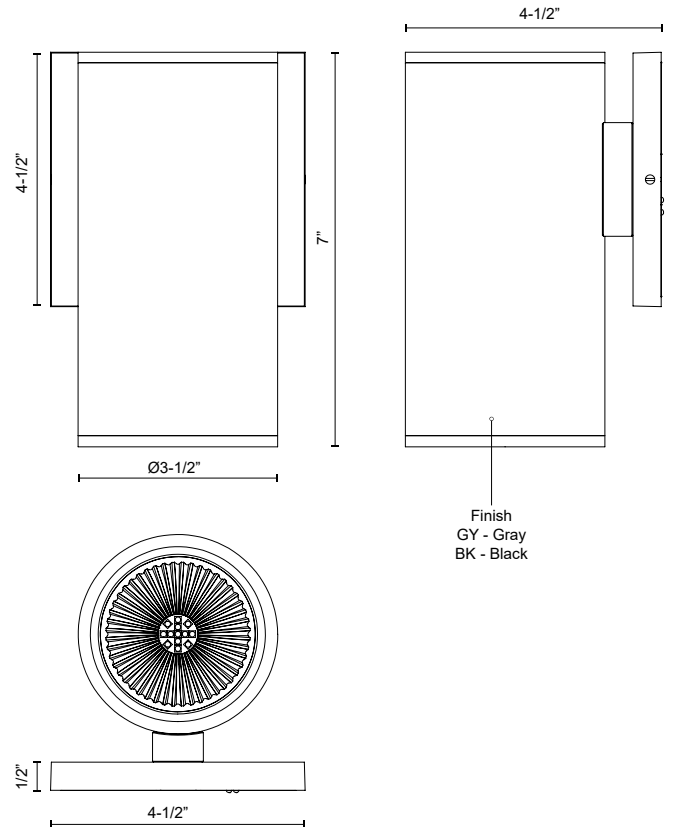

NORDIC EW3107

WALL

PROJECT

EW3107-BK
Black

EW3107-GY
Gray

SPECIFICATION DETAILS

* For custom options, consult factory for details.

Fixture Dimensions	D3-1/2" x H7" x E4-1/2"
Light Source	AC LED Module
Wattage	10W
Total Lumens	850lm
Delivered Lumens	634lm
Voltage	120V
Color Temperature	3000K
CRI (Ra)	90CRI
Optional Color Temps	2700K - 5000K Available, Minimum Order Quantities Apply
LED Rated Life	50,000 hours
Dimming	100% - 10%, ELV Dimmer (Not Included)
Diffuser Details	Parabolic Aluminum Reflector
Glass Details	Clear Glass
Location	Wet
Illumination Direction	Downlight
Warranty	5 Years
Canopy Dimensions	W4-1/2" x H4-1/2" x E1/2"

DESCRIPTION

High powered LED exterior single light wall mount fixture, die-cast aluminum housing molded into a cylinder shape with in powder coated black or gray finishes. Concealed inside is our 120V AC LED technology with a tempered glass diffuser radiating light either upward or downward depending how it is mounted on the wall. Certified ETL wet location listed and is available in different sizes and two light options.