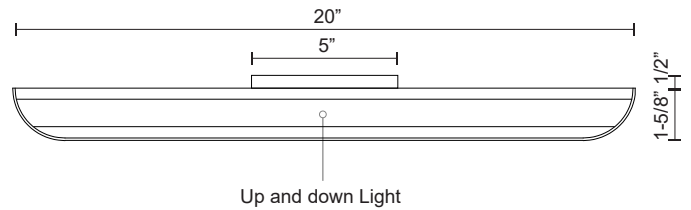

## SPECIFICATION DETAILS

\* For custom options, consult factory for details.

<b>Fixture Dimensions</b>	W20" x H6" x E1-5/8
<b>Light Source</b>	LED with DC Driver
<b>Wattage</b>	25W
<b>Total Lumens</b>	2125lm
<b>Delivered Lumens</b>	BK-1492lm; GH-1566lm; WH-1740lm;
<b>Voltage</b>	120V
<b>Color Temperature</b>	3000K
<b>CRI (Ra)</b>	90CRI
<b>Optional Color Temps</b>	2700K - 5000K Available, Minimum Order Quantities Apply
<b>LED Rated Life</b>	50,000 hours
<b>Dimming</b>	100% - 10%, TRIAC or ELV Dimmer (Not Included)
<b>Glass Details</b>	Clear Glass
<b>ADA Compliant</b>	Yes
<b>Compliance</b>	ADA
<b>Location</b>	Wet
<b>Warranty</b>	5 Years
<b>Illumination Direction</b>	Up and Down
<b>CEC Title 24 JA8</b>	Yes, JA8-19
<b>Canopy Dimensions</b>	W5" x H5" x E1/2"

## DESCRIPTION

The minimal appearance of the Plateau series belies the functionality as a versatile exterior fixture. Contrasting sharp lines with the soft rounded bends of the planar surface, the reductive form is ancillary to present architecture. Diffuse light is spread both upward and downward from the linear aperture.