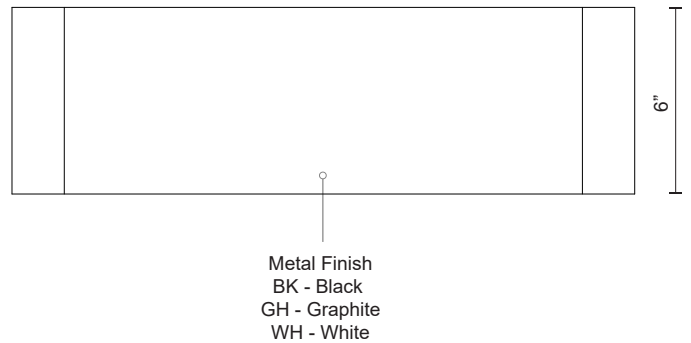

# PLATEAU EW27120

WALL

PROJECT

EW27120-WH  
White

EW27120-GH  
Graphite

EW27120-BK  
Black

## SPECIFICATION DETAILS

\* For custom options, consult factory for details.

<b>Fixture Dimensions</b>	W20" x H6" x E1-5/8
<b>Light Source</b>	LED with DC Driver
<b>Wattage</b>	25W
<b>Total Lumens</b>	2125lm
<b>Delivered Lumens</b>	BK-1492lm; GH-1566lm; WH-1740lm;
<b>Voltage</b>	120V
<b>Color Temperature</b>	3000K
<b>CRI (Ra)</b>	90CRI
<b>Optional Color Temps</b>	2700K - 5000K Available, Minimum Order Quantities Apply
<b>LED Rated Life</b>	50,000 hours
<b>Dimming</b>	100% - 10%, TRIAC or ELV Dimmer (Not Included)
<b>Glass Details</b>	Clear Glass
<b>ADA Compliant</b>	Yes
<b>Compliance</b>	ADA
<b>Location</b>	Wet
<b>Warranty</b>	5 Years
<b>Illumination Direction</b>	Up and Down
<b>CEC Title 24 JA8</b>	Yes, JA8-19
<b>Canopy Dimensions</b>	W5" x H5" x E1/2"

## DESCRIPTION

The minimal appearance of the Plateau series belies the functionality as a versatile exterior fixture. Contrasting sharp lines with the soft rounded bends of the planar surface, the reductive form is ancillary to present architecture. Diffuse light is spread both upward and downward from the linear aperture.