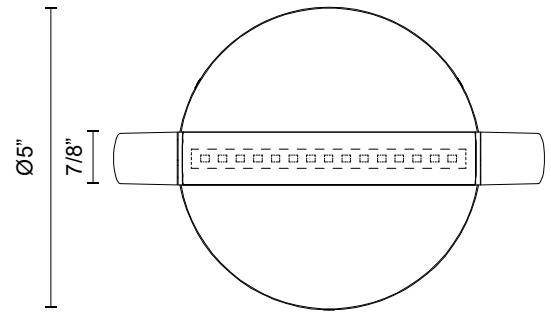

MARO EW25707

WALL

PROJECT

DESCRIPTION

The Maro outdoor collection, with a wishbone inspired shape, is both decorative and functional. The Maro Collection features an adjustable bar of ample illumination to fit your space's needs.

SPECIFICATION DETAILS

* For custom options, consult factory for details.

Fixture Dimensions	W7-1/8" x H7/8" x E3-7/8"
Light Source	LED with DC Driver
Wattage	7W
Total Lumens	595lm
Delivered Lumens	322lm
Voltage	120V
Color Temperature	3000K
CRI (Ra)	90CRI
Optional Color Temps	2700K - 5000K Available, Minimum Order Quantities Apply
LED Rated Life	50,000 hours
Dimming	100% - 10%, TRIAC or ELV Dimmer (Not Included)
Diffuser Details	Frosted PC Diffuser
ADA Compliant	Yes
Location	Wet
Compliance	ADA
Warranty	5 Years
Mounting Style	All Orientation; Wall;
Canopy Dimensions	D5" x E5/8"
Finish Option(s)	Black