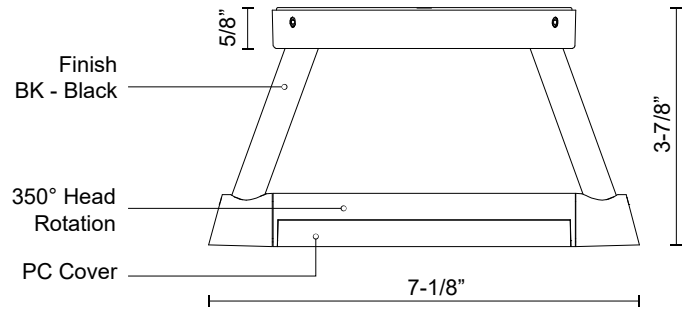

MARO EW25707

WALL

PROJECT

DESCRIPTION

The Maro outdoor collection, with a wishbone inspired shape, is both decorative and functional. The Maro Collection features an adjustable bar of ample illumination to fit your space's needs.

SPECIFICATION DETAILS

* For custom options, consult factory for details.

Fixture Dimensions	W7-1/8" x H7/8" x E3-7/8"
Light Source	LED with DC Driver
Wattage	7W
Total Lumens	595lm
Delivered Lumens	322lm
Voltage	120V
Color Temperature	3000K
CRI (Ra)	90CRI
Optional Color Temps	2700K - 5000K Available, Minimum Order Quantities Apply
LED Rated Life	50,000 hours
Dimming	100% - 10%, TRIAC or ELV Dimmer (Not Included)
Diffuser Details	Frosted PC Diffuser
ADA Compliant	Yes
Location	Wet
Compliance	ADA
Warranty	5 Years
Mounting Style	All Orientation; Wall;
Canopy Dimensions	D5" x E5/8"
Finish Option(s)	Black