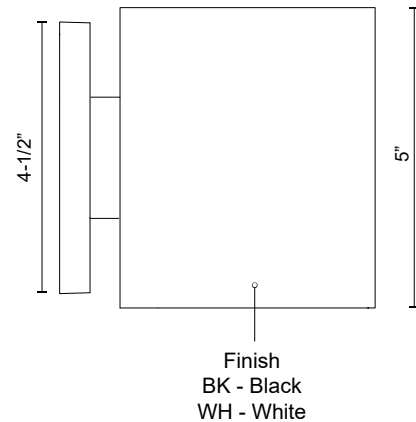

LAMAR EW19404

WALL

PROJECT

DESCRIPTION

Extruded aluminum cylinders with cast retaining rings and mounts.
Exterior surface mount or pendant with Frosted PC Diffuser. Down light.
Custom options available.

EW19404-BK
Black

EW19404-WH
White

SPECIFICATION DETAILS

* For custom options, consult factory for details.

Fixture Dimensions	W4-1/4" x H5" x E5-1/4"
Light Source	LED with DC Driver
Wattage	18W
Total Lumens	1530lm
Delivered Lumens	BK-1022lm; WH-1100lm*;
Voltage	120V
Color Temperature	3000K
CRI (Ra)	90CRI
Optional Color Temps	2700K - 5000K Available, Minimum Order Quantities Apply
LED Rated Life	50,000 hours
Dimming	100% - 10%, TRIAC or ELV Dimmer (Not Included)
Diffuser Details	Frosted PC Diffuser
Location	Wet
Warranty	5 Years
Illumination Direction	Downlight
Mounting Style	All Orientation; Wall;
Canopy Dimensions	W4-1/2" x H4-1/2" x E1/2"