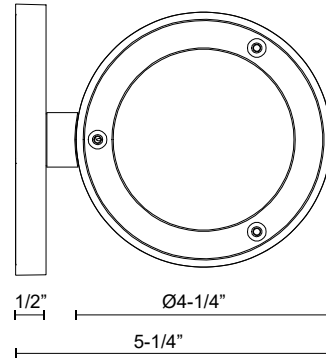

LAMAR EW19404

WALL

PROJECT

DESCRIPTION

Extruded aluminum cylinders with cast retaining rings and mounts.
Exterior surface mount or pendant with Frosted PC Diffuser. Down light.
Custom options available.

EW19404-BK
Black

EW19404-WH
White

SPECIFICATION DETAILS

* For custom options, consult factory for details.

Fixture Dimensions	W4-1/4" x H5" x E5-1/4"
Light Source	LED with DC Driver
Wattage	18W
Total Lumens	1530lm
Delivered Lumens	BK-1022lm; WH-1100lm*;
Voltage	120V
Color Temperature	3000K
CRI (Ra)	90CRI
Optional Color Temps	2700K - 5000K Available, Minimum Order Quantities Apply
LED Rated Life	50,000 hours
Dimming	100% - 10%, TRIAC or ELV Dimmer (Not Included)
Diffuser Details	Frosted PC Diffuser
Location	Wet
Warranty	5 Years
Illumination Direction	Downlight
Mounting Style	All Orientation; Wall;
Canopy Dimensions	W4-1/2" x H4-1/2" x E1/2"