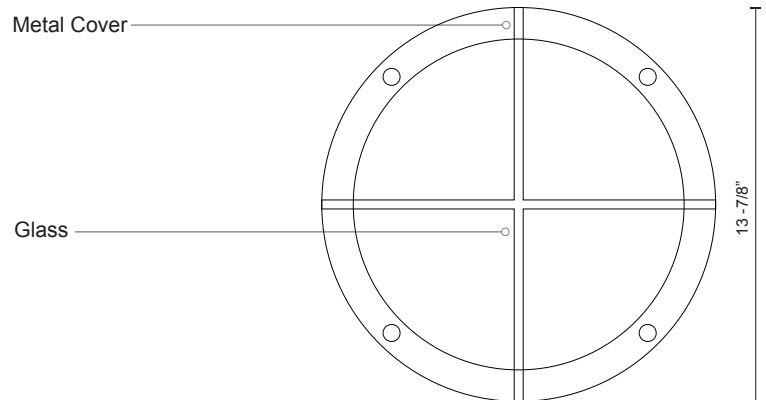

EW1814

SPECIFICATION SHEET

PROJECT

DATE

TYPE

Sophisticated LED technology meets outdoor up or down wall sconce

- Die-cast aluminum housing and wet location listed
- Dimmable with ELV dimmer (Not included)
- Powder coat finishes
- 120V

Color Temp 3000K
 CRI (Ra) >80
 Dimming 100% - 10%
 Rated Life 50,000 hours

Voltage	Watt	LED Lumens	Delivered Lumens	Finish(es)
120V	31W	2500	TBA	BK - Black GY - Grey

Mounting Details