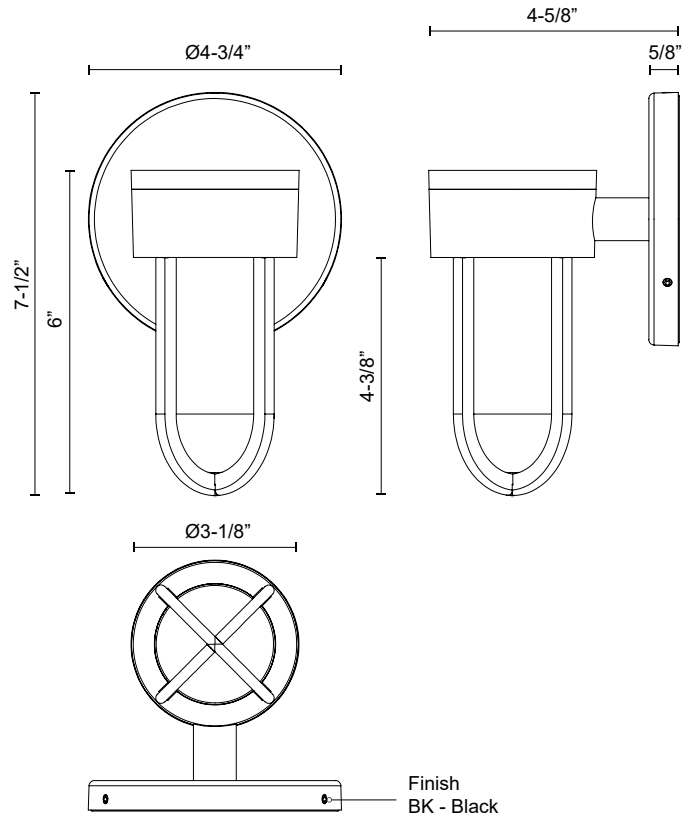

SPECIFICATION DETAILS

\* For custom options, consult factory for details.

|                             |                                                         |
|-----------------------------|---------------------------------------------------------|
| <b>Fixture Dimensions</b>   | W3-1/8" x H7-1/2" x E4-5/8"                             |
| <b>Light Source</b>         | AC LED Module                                           |
| <b>Wattage</b>              | 10W                                                     |
| <b>Total Lumens</b>         | 850lm                                                   |
| <b>Delivered Lumens</b>     | BK-328lm                                                |
| <b>Voltage</b>              | 120V                                                    |
| <b>Color Temperature</b>    | 3000K                                                   |
| <b>CRI (Ra)</b>             | 90CRI                                                   |
| <b>Optional Color Temps</b> | 2700K - 5000K Available, Minimum Order Quantities Apply |
| <b>LED Rated Life</b>       | 50,000 hours                                            |
| <b>Dimming</b>              | 100% - 10%, ELV Dimmer (Not Included)                   |
| <b>Diffuser Details</b>     | Frosted PC Diffuser                                     |
| <b>Glass Details</b>        | Clear Water Glass                                       |
| <b>Location</b>             | Wet                                                     |
| <b>Warranty</b>             | 5 Years                                                 |
| <b>Mounting Style</b>       | All Orientation; Wall;                                  |
| <b>Canopy Dimensions</b>    | D4-3/4" x E5/8"                                         |
| <b>Finish Option(s)</b>     | Black                                                   |