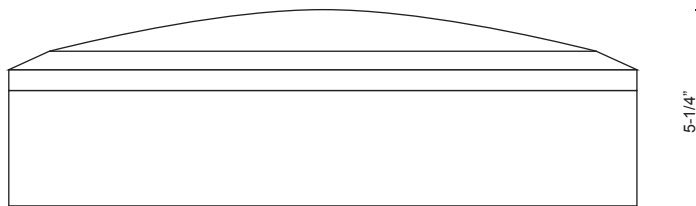

EW1714

SPECIFICATION SHEET

PROJECT		
DATE		TYPE

Sophisticated LED technology meets outdoor surface, sconce or ceiling fixture

- Powder coated finish
- Matte white acrylic diffuser
- Dimmable with ELV dimmer (Not included)
- 120V

Color Temp 3000K
CRI (Ra) >80
Dimming 100% - 10%
Rated Life 50,000 hours

Voltage	Watt	LED Lumens	Delivered Lumens	Finish(es)
120V	25W	2500	680*	BK / GY

Painted Aluminum Cast
BK - Black
GY - Grey

Matte White
Acrylic Diffuser

*Subject to testing confirmation