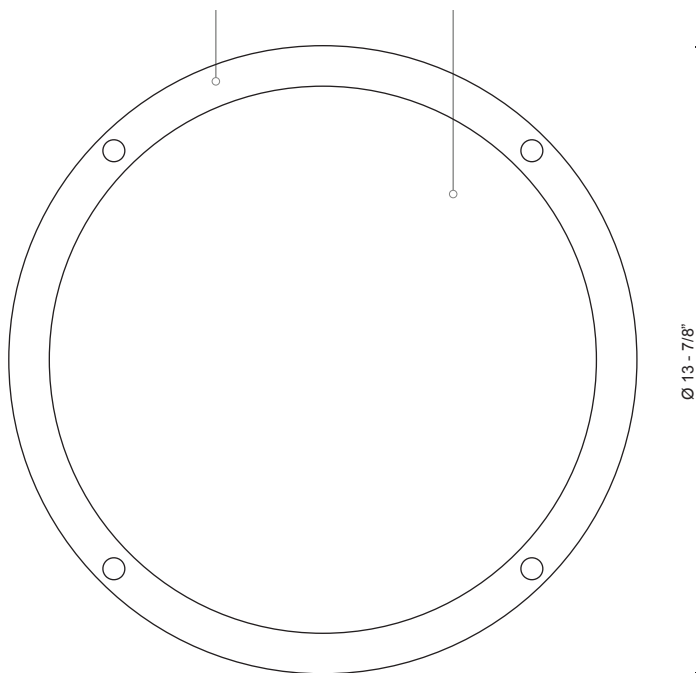

EW1714

SPECIFICATION SHEET

PROJECT		
DATE		TYPE

Sophisticated LED technology meets outdoor surface, sconce or ceiling fixture

- Powder coated finish
- Matte white acrylic diffuser
- Dimmable with ELV dimmer (Not included)
- 120V

Color Temp 3000K
CRI (Ra) >80
Dimming 100% - 10%
Rated Life 50,000 hours

Voltage	Watt	LED Lumens	Delivered Lumens	Finish(es)
120V	25W	2500	680*	BK / GY

Painted Aluminum Cast
BK - Black
GY - Grey

Matte White
Acrylic Diffuser

*Subject to testing confirmation