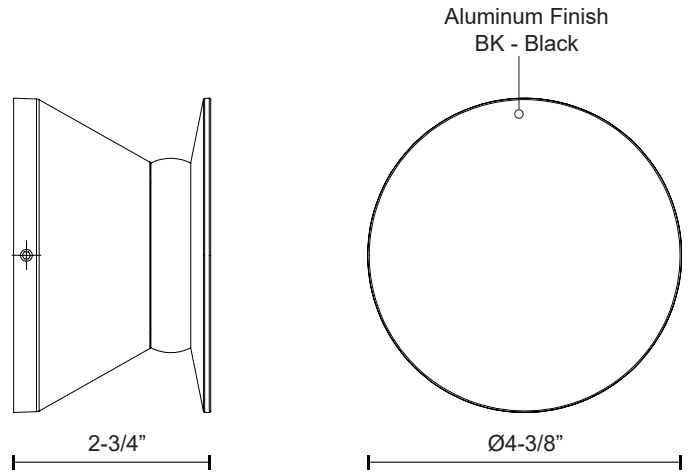

COLUMBIA ES49604

WALL

PROJECT

DESCRIPTION

Architectural exterior surface mount, die-cast aluminum body with PC optical spread lens, designed to spread light onto mounting surface. Ideal for wall wash and illuminating step ceiling and wall indent.

SPECIFICATION DETAILS

* For custom options, consult factory for details.

Fixture Dimensions	D4-3/8" x E2-3/4"
Light Source	LED with DC Driver
Wattage	8W
Total Lumens	840lm
Delivered Lumens	BK-285lm
Voltage	120-277V
Color Temperature	3000K
CRI (Ra)	80CRI
Optional Color Temps	2700K - 5000K Available, Minimum Order Quantities Apply
LED Rated Life	50,000 hours
Dimming	Non-Dimming
Diffuser Details	Clear PC Optics
ADA Compliant	Yes
Location	Wet, IP65
Compliance	IP65; ADA;
Warranty	5 Years
Illumination Direction	Backlit
Mounting Style	All Orientation; Ceiling and Wall;
Finish Option(s)	Black