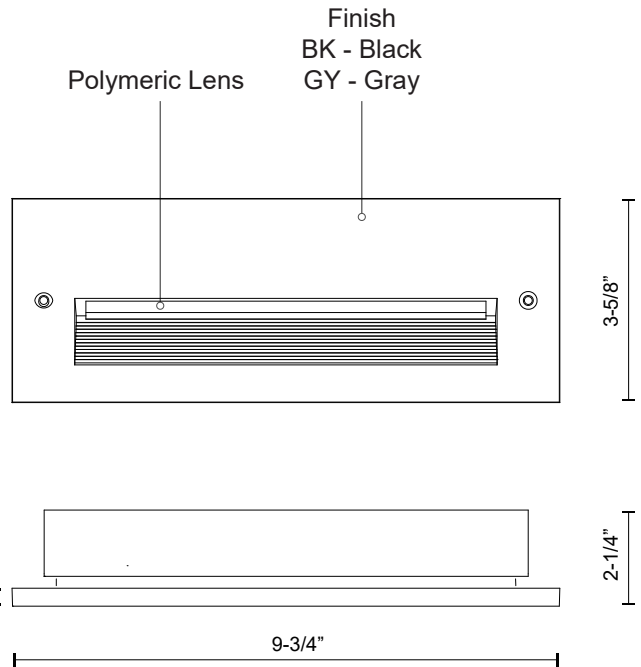

**NEWPORT
ER7110
STEP LIGHTS**

PROJECT

DESCRIPTION

This exterior recessed light is a classic, rectangle-shaped 10 inch long die-cast aluminum recessed light and utilizes LED light sources. The housing is designed to light an exterior or interior staircase or any other area that calls for a lighting from a concealed aperture. Choose from black or gray powder coat. Requires either back-box with fixture ER7110-MBOX (Dry Location) or ER7110-CBOX (Wet Location). Back-box sold separately.

ER7110-BK
Black

ER7110-GY
Gray

SPECIFICATION DETAILS

* For custom options, consult factory for details.

Fixture Dimensions	W9-3/4" x H3-5/8" x E2-1/4"
Light Source	AC LED Module
Wattage	9W
Total Lumens	600lm
Delivered Lumens	BK-160lm; GY-211lm;
Voltage	120V
Color Temperature	3000K
CRI (Ra)	90CRI
Optional Color Temps	2700K - 5000K Available, Minimum Order Quantities Apply
LED Rated Life	50,000 hours
Dimming	100% - 10%, ELV Dimmer (Not Included)
Glass Details	Frosted Glass
Back Box Details	ER7110-CBOX(Wet Location)(Sold Separately); ER7110-MBOX(Dry Location)(Sold Separately);
ADA Compliant	Yes
Location	Wet
Compliance	ADA
Warranty	5 Years