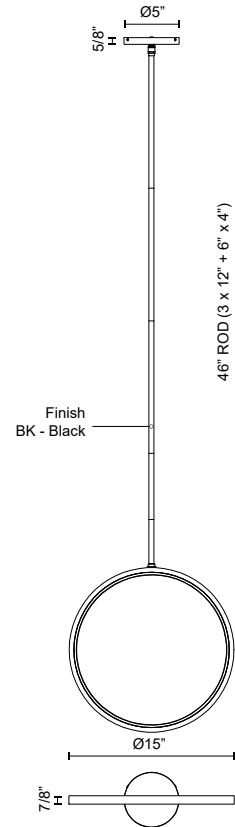

**PARC
EP64815
PENDANTS**

PROJECT

DESCRIPTION

Circular frames of illumination hang or float on the ground in outdoor spaces like never before with this unique collection. Hang a few Parc Pendants or line a walkway with Parc fixtures outdoor for an instant statement look.

SPECIFICATION DETAILS

* For custom options, consult factory for details.

Fixture Dimensions	D15" x W7/8"
Light Source	LED with DC Driver
Wattage	14W
Total Lumens	1200lm
Delivered Lumens	977lm*
Voltage	120V
Color Temperature	3000K
CRI (Ra)	90CRI
Optional Color Temps	2700K - 5000K Available, Minimum Order Quantities Apply
LED Rated Life	50,000 hours
Dimming	100% - 10%, TRIAC or ELV Dimmer (Not Included)
Diffuser Details	Frosted PC Diffuser
Adjustable	Yes
Rod Length	46" Max (3x12" + 1x6" + 1x4")
Wire Length	60"
Minimum Hang Height	20"
Ceiling Adaptor	Yes, Up to 18 Degrees
Location	Wet
Warranty	5 Years
Canopy Dimensions	D5" x H5/8"
Finish Option(s)	Black