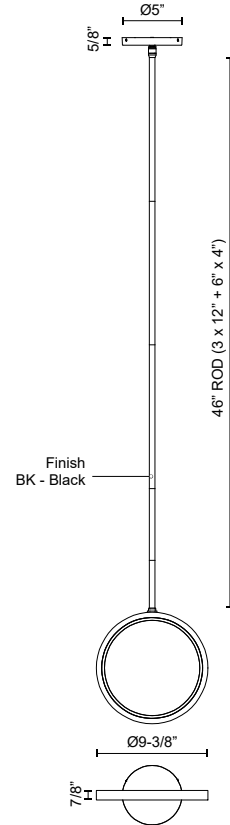

**PARC  
EP64810  
PENDANTS**

PROJECT

**DESCRIPTION**

Circular frames of illumination hang or float on the ground in outdoor spaces like never before with this unique collection. Hang a few Parc Pendants or line a walkway with Parc fixtures outdoor for an instant statement look.

**SPECIFICATION DETAILS**

\* For custom options, consult factory for details.

<b>Fixture Dimensions</b>	D9-3/8" x W7/8"
<b>Light Source</b>	LED with DC Driver
<b>Wattage</b>	7W
<b>Total Lumens</b>	600lm
<b>Delivered Lumens</b>	419lm
<b>Voltage</b>	120V
<b>Color Temperature</b>	3000K
<b>CRI (Ra)</b>	90CRI
<b>Optional Color Temps</b>	2700K - 5000K Available, Minimum Order Quantities Apply
<b>LED Rated Life</b>	50,000 hours
<b>Dimming</b>	100% - 10%, TRIAC or ELV Dimmer (Not Included)
<b>Diffuser Details</b>	Frosted PC Diffuser
<b>Adjustable</b>	Yes
<b>Rod Length</b>	46" Max (3x12" + 1x6" + 1x4")
<b>Wire Length</b>	60"
<b>Minimum Hang Height</b>	15"
<b>Ceiling Adaptor</b>	Yes, Up to 18 Degrees
<b>Location</b>	Wet
<b>Warranty</b>	5 Years
<b>Canopy Dimensions</b>	D5" x H5/8"
<b>Finish Option(s)</b>	Black
<b>CEC Title 24 JA8</b>	Yes, JA8-19