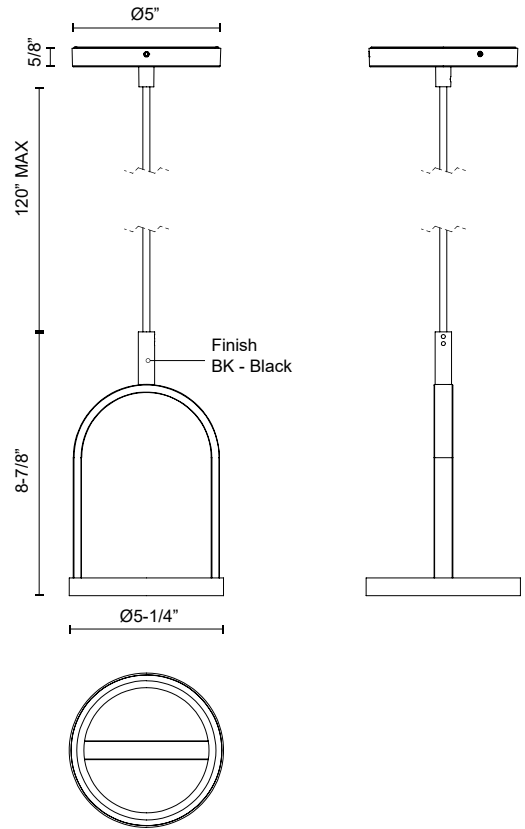

**TREK
EP17805
PENDANTS**

PROJECT

DESCRIPTION

the Trek Outdoor Collection is a unique and modern take on a classic outdoor lamp post. The Trek Collection features a traditional lantern silhouette, with modern clean lines. A circular frame of illumination creates the perfect amount of both up and down light for all outdoor needs.

SPECIFICATION DETAILS

* For custom options, consult factory for details.

Fixture Dimensions	D5-1/4" x H8-7/8"
Light Source	LED with DC Driver
Wattage	7W
Total Lumens	680lm
Delivered Lumens	BK-107lm
Voltage	120V
Color Temperature	3000K
CRI (Ra)	90CRI
Optional Color Temps	2700K - 5000K Available, Minimum Order Quantities Apply
LED Rated Life	50,000 hours
Dimming	100% - 10%, TRIAC or ELV Dimmer (Not Included)
Diffuser Details	Frosted acrylic diffuser
Adjustable	Yes
Wire Length	120" Max
Wire Type	Black SVT Cord
Minimum Hang Height	12"
Location	Wet
Warranty	5 Years
CEC Title 24 JA8	Yes, JA8-19
Canopy Dimensions	D5" x H5/8"
Finish Option(s)	Black