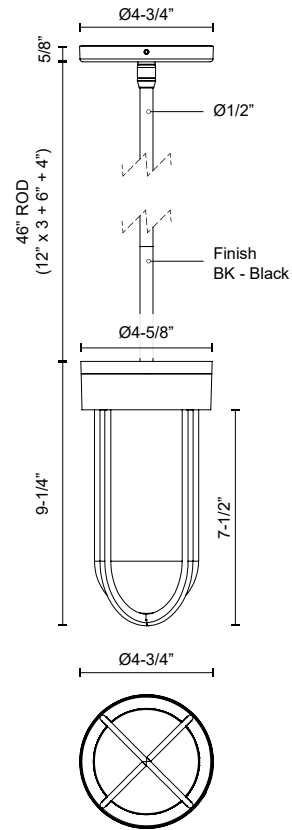

**DAVY
EP17609
PENDANTS**

PROJECT

DESCRIPTION

With a unique rounded metal frame and interior glass shell, this collection adds modern style to any exterior. Its style is matched by its function, providing ample illumination for all outdoor lighting needs.

SPECIFICATION DETAILS

* For custom options, consult factory for details.

Fixture Dimensions	D4-5/8" x H9-1/4"
Light Source	AC LED Module
Wattage	15W
Total Lumens	1200lm
Delivered Lumens	BK-602lm
Voltage	120V
Color Temperature	3000K
CRI (Ra)	90CRI
Optional Color Temps	2700K - 5000K Available, Minimum Order Quantities Apply
LED Rated Life	50,000 hours
Dimming	100% - 10%, ELV Dimmer (Not Included)
Diffuser Details	Frosted PC Diffuser
Glass Details	Clear Water Glass
Adjustable	Yes
Rod Length	46" Max (3x12" + 1x6" + 1x4")
Wire Length	60"
Minimum Hang Height	15"
Ceiling Adaptor	Yes, Up to 18 Degrees
Location	Wet
Warranty	5 Years
Canopy Dimensions	D4-3/4" x H5/8"
Finish Option(s)	Black