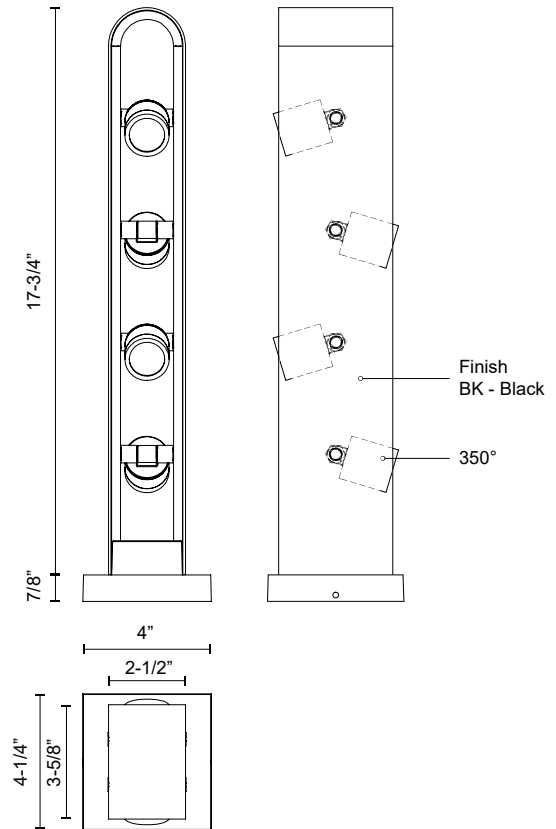

**TRAVERSE
EG45118**
LANDSCAPE

PROJECT

DESCRIPTION

Inspired by the form and rotational illumination of lighthouses, this collection is as customizable as it is visually pleasing. With directional lighting that is completely adjustable, it is great for any space. Standard base for Hardscape mounting. Garden spike comes standard. Optional concrete pour anchor sold separately. Compatible with all outdoor 12V AC Transformers (supplied by others).

SPECIFICATION DETAILS

* For custom options, consult factory for details.

Fixture Dimensions	L4-1/4" x W2-1/2" x H18- 1/2"
Light Source	LED with Low Voltage Driver
Wattage	13W
Total Lumens	1105lm
Delivered Lumens	BK-1028lm
Voltage	12V, with Outdoor Rated Low Voltage Transformer (Transformer supplied by others)
Color Temperature	3000K
CRI (Ra)	90CRI
Optional Color Temps	2700K - 5000K Available, Minimum Order Quantities Apply
LED Rated Life	50,000 hours
Diffuser Details	Parabolic Aluminum Reflector
Glass Details	Clear Glass
Wire Length	24"
Location	Wet
Warranty	5 Years
Illumination Direction	Adjustable Spot Light and Backlit
Finish Option(s)	Black