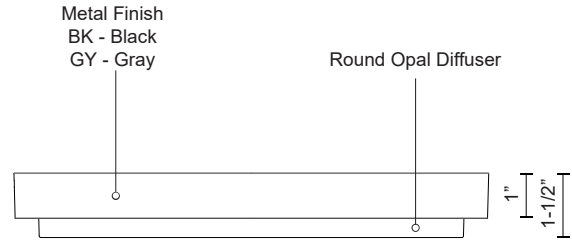

**BAILEY  
EC44511  
CEILING**

PROJECT

**DESCRIPTION**

Circular cast aluminum body and frame. Lightly textured powder-coat finish. Round opal polymeric diffuser. Outward emitting light. Rated for exterior use. Custom options available.

EC44511-BK  
Black

EC44511-GY  
Gray

Ø10-3/4"

**SPECIFICATION DETAILS**

\* For custom options, consult factory for details.

<b>Fixture Dimensions</b>	D10-3/4" x H1-1/2"
<b>Light Source</b>	AC LED Module
<b>Wattage</b>	35W
<b>Total Lumens</b>	2950lm
<b>Delivered Lumens</b>	BK-2034lm; GY-2090lm;
<b>Voltage</b>	120V
<b>Color Temperature</b>	3000K
<b>CRI (Ra)</b>	90CRI
<b>Optional Color Temps</b>	2700K - 5000K Available, Minimum Order Quantities Apply
<b>LED Rated Life</b>	50,000 hours
<b>Dimming</b>	100% - 10%, ELV Dimmer (Not Included)
<b>Diffuser Details</b>	Frosted PC Diffuser
<b>Location</b>	Wet
<b>Warranty</b>	5 Years
<b>Mounting Style</b>	All Orientation; Ceiling and Wall;