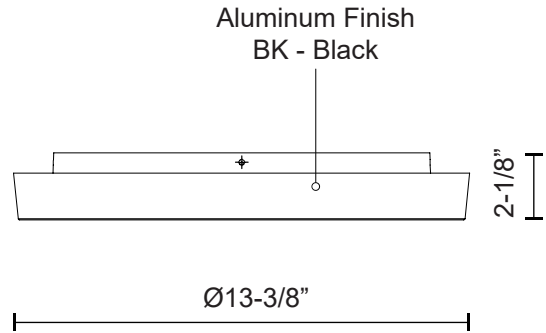

ELLE
EC44113
CEILING

PROJECT

DESCRIPTION

Architectural exterior flush mount, die-cast shallow profile aluminum body with frosted PC cover maximize light output without hot spot.

SPECIFICATION DETAILS

* For custom options, consult factory for details.

Fixture Dimensions	D13-3/8" x H2-1/8"
Light Source	LED with DC Driver
Wattage	25W
Total Lumens	2625lm
Delivered Lumens	BK-2673lm
Voltage	120-277V
Color Temperature	3000K
CRI (Ra)	80CRI
Optional Color Temps	2700K - 5000K Available, Minimum Order Quantities Apply
LED Rated Life	50,000 hours
Dimming	100% - 10%, 0-10V Dimmer (Not Included)
Diffuser Details	White PC Diffuser
Location	Wet, IP65
Compliance	IP65
Warranty	5 Years
Mounting Style	All Orientation; Ceiling and Wall;
Finish Option(s)	Black