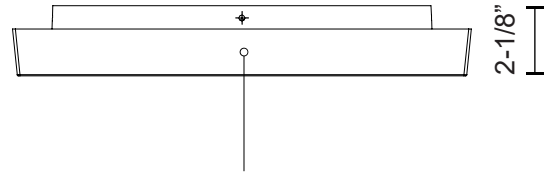

DESCRIPTION

Architectural exterior flush mount, die-cast shallow profile aluminum body with frosted PC cover maximize light output without hot spot.

SPECIFICATION DETAILS

* For custom options, consult factory for details.

Fixture Dimensions	L13-3/8" x W13-3/8" x H2-1/8"
Light Source	LED with DC Driver
Wattage	25W
Total Lumens	2625lm
Delivered Lumens	BK-2545lm
Voltage	120-277V
Color Temperature	3000K
CRI (Ra)	80CRI
Optional Color Temps	2700K - 5000K Available, Minimum Order Quantities Apply
LED Rated Life	50,000 hours
Dimming	100% - 10%, 0-10V Dimmer (Not Included)
Diffuser Details	White PC Diffuser
Location	Wet, IP65
Compliance	IP65
Warranty	5 Years
Mounting Style	All Orientation; Ceiling and Wall;
Finish Option(s)	Black