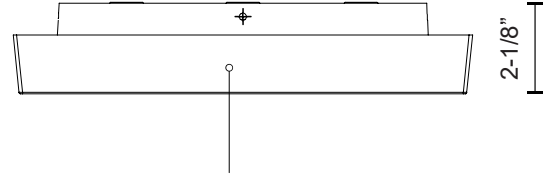

DESCRIPTION

Architectural exterior flush mount, die-cast shallow profile aluminum body with frosted PC cover maximize light output without hot spot.

SPECIFICATION DETAILS

* For custom options, consult factory for details.

Fixture Dimensions	L10-3/4" x W10-3/4" x H2-1/8"
Light Source	LED with DC Driver
Wattage	25W
Total Lumens	2625lm
Delivered Lumens	BK-2490lm
Voltage	120-277V
Color Temperature	3000K
CRI (Ra)	80CRI
Optional Color Temps	2700K - 5000K Available, Minimum Order Quantities Apply
LED Rated Life	50,000 hours
Dimming	100% - 10%, 0-10V Dimmer (Not Included)
Diffuser Details	White PC Diffuser
Location	Wet, IP65
Compliance	IP65
Warranty	5 Years
Mounting Style	All Orientation; Ceiling and Wall;
Finish Option(s)	Black