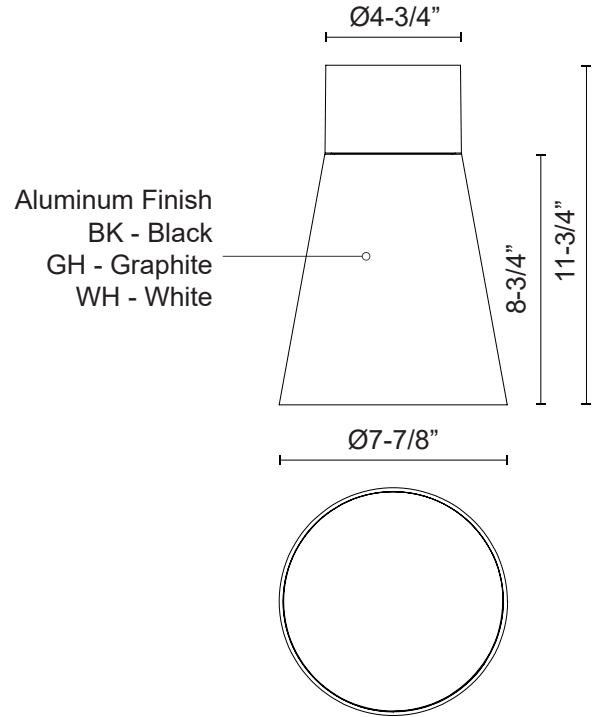

HARLOWE EC26608

CEILING

PROJECT

EC26608-GH
Graphite

EC26608-BK
Black

EC26608-WH
White

SPECIFICATION DETAILS

* For custom options, consult factory for details.

Fixture Dimensions	D7-7/8" x H11-3/4"
Light Source	AC LED Module
Wattage	20W
Total Lumens	2100lm
Delivered Lumens	BK-1133lm
Voltage	120V
Color Temperature	3000K
CRI (Ra)	80CRI
Optional Color Temps	2700K - 5000K Available, Minimum Order Quantities Apply
LED Rated Life	50,000 hours
Dimming	100% - 10%, ELV Dimmer (Not Included)
Diffuser Details	Parabolic Aluminum Reflector
Glass Details	Clear Glass
Location	Wet, IP65
Compliance	IP65
Warranty	5 Years

DESCRIPTION

Architectural exterior flush mount, die-cast conical aluminum body with clear tempered glass cover and multi-faceted aluminum reflector maximizes light output without hot spot. LED light source concealed deep inside fixture to provide extremely low viewing angle to reduce glare.